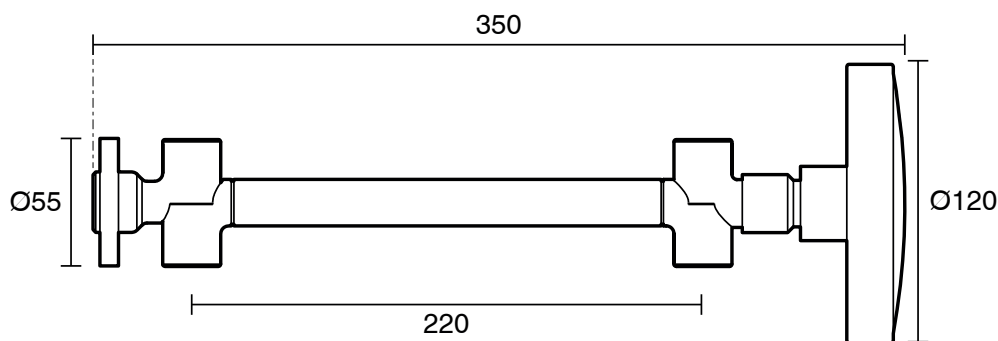

mizu

Mizu Drift Hi-Rise Shower Matte Black (3 Star)

4200267

SPECIFICATIONS

Recommended Use	Residential;Commercial
Colour Finish	Matte Black
Primary Material	ABS
Recommended Pressure Range	150 - 500 kPa as per AS3500
Max Continuous Working Temperature (deg C)	60
Min Continuous Working Temperature (deg C)	5

WARRANTY

Residential & Commercial Use (Years)	25
Spare Parts & Labour (Years)	1

Please refer to Mizu Warranty page for full Terms and Conditions