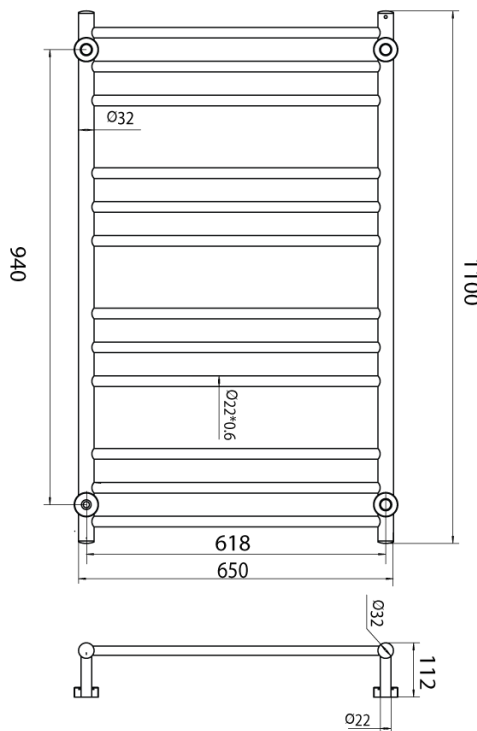

Posh Domaine Heated Towel Rail 650 x 1100mm Polished Stainless Steel

9508100

SPECIFICATIONS

Recommended Use	Residential;Commercial
Colour Finish	Polished Stainless Steel
Primary Material	Stainless Steel 304
Mounting	Wall
Electrical Connection Type	Plug-In;Hardwired
Heating Method	Dry Element
Power Supply (V)	230V AC
IP Rating	IP45

WARRANTY

Residential & Commercial Use (Years)	10
Spare Parts & Labour (Years)	1

Please refer to Posh Warranty Page for full Terms and Conditions

Dimensions are nominal measurements only.

CLEANING RECOMMENDATIONS:

We recommend the use of soapy water or approved cleaners. This product should not be cleaned with abrasive materials. Damage caused by any improper treatment is not covered by the product warranty. Refer to Warranty Conditions

Disclaimer: Products in this specification manual must by regulation be installed by licensed and registered trade people. The manufacturer/distributor reserves the right to vary specifications or delete models from their range without prior notification. Dimensions are nominal measurements only. Dimensions and set-outs listed are correct at time of publication however the manufacturer/distributor takes no responsibility for printing errors.

Published 01/04/2026

To see the complete Posh range go to www.reece.com.au