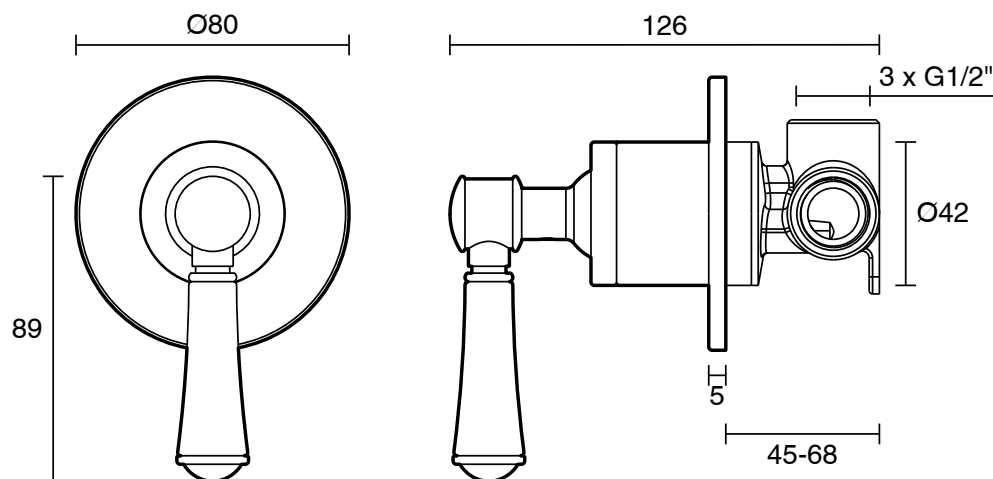

## Posh Canterbury Shower Mixer with Porcelain Handle and Small Cover Plate Chrome

2266980

SPECIFICATIONS	
Recommended Use	Residential;Commercial
Colour Finish	Chrome
Primary Material	Lead Free Brass
Recommended Pressure Range	150 - 500 kPa per AS3500
Max Continuous Working Pressure (kPa)	500
Max Continuous Working Temperature (deg C)	65
Min Continuous Working Temperature (deg C)	5
Hot Water Unit Suitability	Storage Tank;Continuous Flow
WARRANTY	
Residential & Commercial Use (Years)	25
Spare Parts & Labour (Years)	1
<i>Please refer to Posh Warranty Page for full Terms and Conditions</i>	

Dimensions are nominal measurements only.