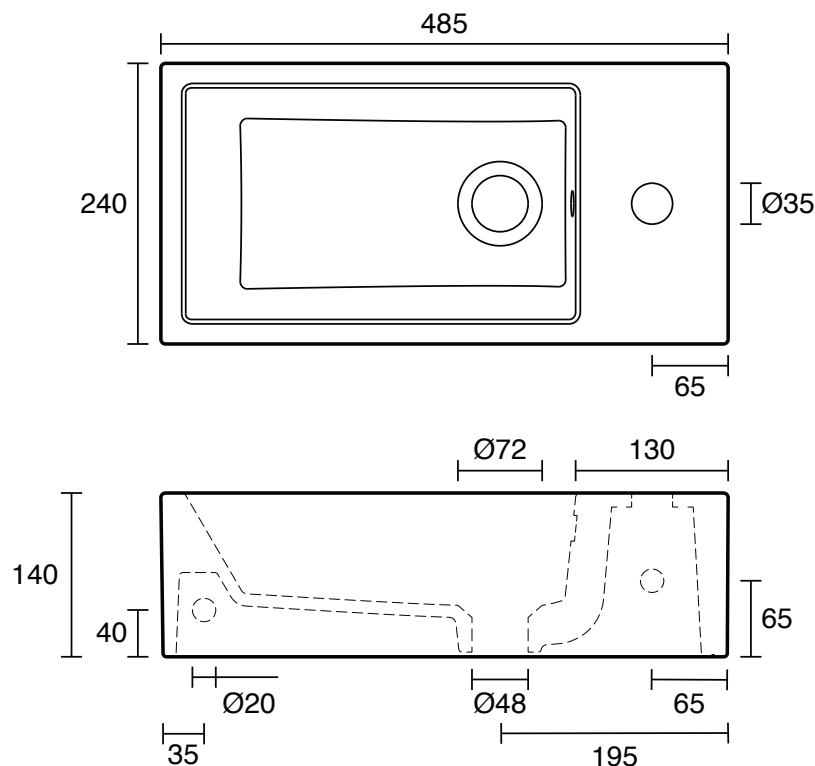

Posh Solus Mini Wall Basin Left Hand Bowl 485mm 1 Taphole with Fixing Bolts & Overflow White

9507790

SPECIFICATIONS

Recommended Use	Residential;Commercial
Material	Vitreous China
Basin Colour	White
Bowl Capacity (L)	2.5
Weight (kg)	8
Taphole Configuration	One
Overflow Included	Yes
Plug & Waste Included	No

WARRANTY

Residential & Commercial Use (Years)	25
Spare Parts & Labour (Years)	1

Please refer to Posh Warranty Page for full Terms and Conditions

Dimensions are nominal measurements only.

CLEANING RECOMMENDATIONS:

We recommend the use of soapy water or approved cleaners. This product should not be cleaned with abrasive materials. Damage caused by any improper treatment is not covered by the product warranty. Refer to Warranty Conditions

Disclaimer: Products in this specification manual must by regulation be installed by licensed and registered trade people. The manufacturer/distributor reserves the right to vary specifications or delete models from their range without prior notification. Dimensions are nominal measurements only. Dimensions and set-outs listed are correct at time of publication however the manufacturer/distributor takes no responsibility for printing errors.

Published 01/04/2026

To see the complete Posh range go to
www.reece.com.au