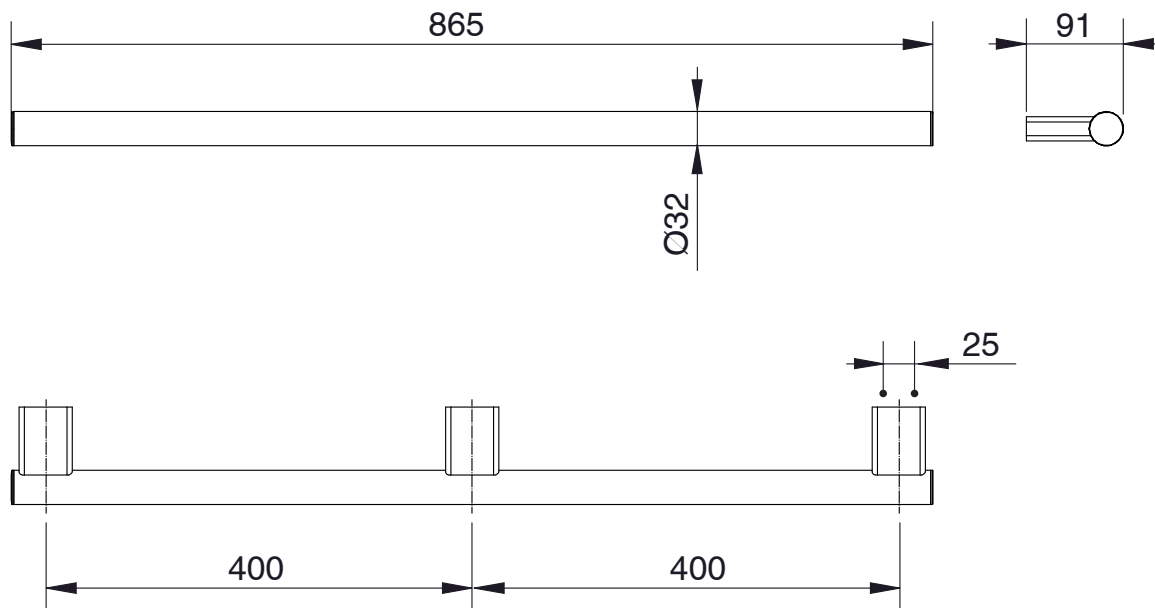

mizu

Mizu Drift Assisted Living Straight Grab Rail 800mm Matte Black

2218610

SPECIFICATIONS

Recommended Use	Residential;Commercial
Colour Finish	Matte Black
Primary Material	Brass

WARRANTY

Residential & Commercial Use (Years)	25
Spare Parts & Labour (Years)	1

Please refer to Mizu Warranty page for full Terms and Conditions

Dimensions are nominal measurements only.

CLEANING RECOMMENDATIONS:

We recommend the use of soapy water or approved cleaners. This product should not be cleaned with abrasive materials. Damage caused by any improper treatment is not covered by the product warranty. Refer to Warranty Conditions

Disclaimer: Products in this specification manual must by regulation be installed by licensed and registered trade people. The manufacturer/distributor reserves the right to vary specifications or delete models from their range without prior notification. Dimensions are nominal measurements only. Dimensions and set-outs listed are correct at time of publication however the manufacturer/distributor takes no responsibility for printing errors.

Published 01/04/2026

To see the complete Mizu range go to www.reece.com.au