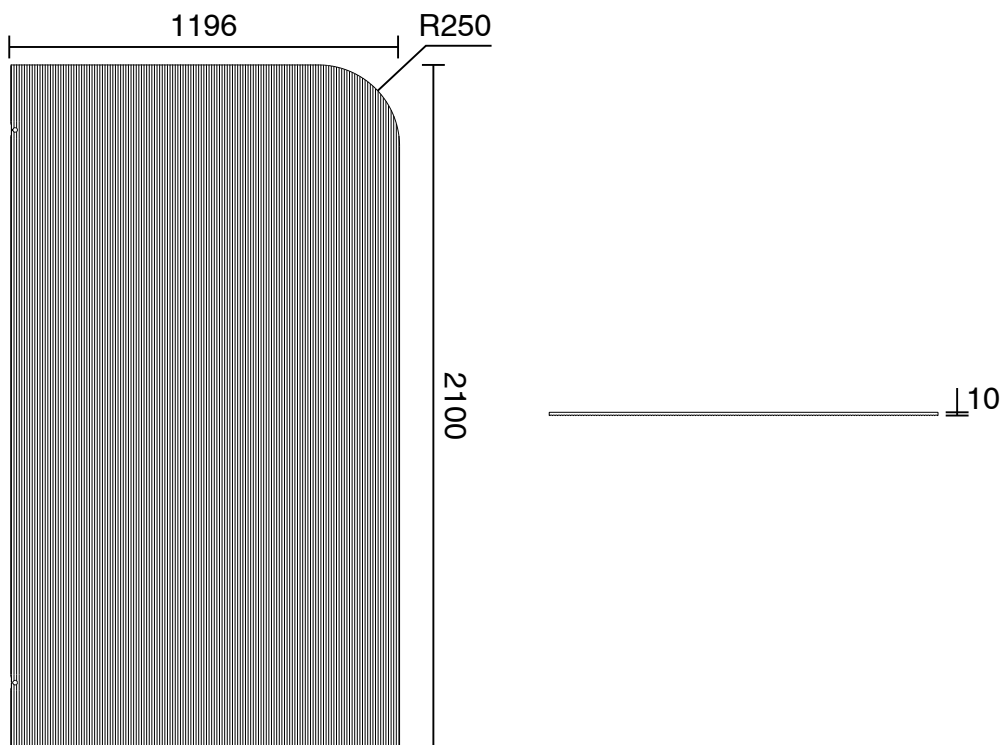

KADO

Kado Lux Frameless Curved Panel Fluted Left 1200mm

1705938

SPECIFICATIONS

Recommended Use	Residential;Commercial
Colour Finish	Clear
Primary Material	Glass
Frame Configuration	Frameless
Screen Shape	Curved
Screen Appearance	Fluted
Mounting	Wall

WARRANTY

Residential & Commercial Use (Years)	7
Spare Parts & Labour (Years)	1

Please refer to Kado Warranty Page for full Terms and Conditions

Dimensions are nominal measurements only.

CLEANING RECOMMENDATIONS:

We recommend the use of soapy water or approved cleaners. This product should not be cleaned with abrasive materials. Damage caused by any improper treatment is not covered by the product warranty. Refer to Warranty Conditions

Disclaimer: Products in this specification manual must by regulation be installed by licensed and registered trade people. The manufacturer/distributor reserves the right to vary specifications or delete models from their range without prior notification. Dimensions are nominal measurements only. Dimensions and set-outs listed are correct at time of publication however the manufacturer/distributor takes no responsibility for printing errors.

Published 01/04/2026

To see the complete Kado range go to www.reece.com.au