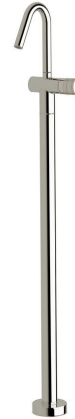

SUSSEX

Sussex Pure Floor Mounted Basin Mixer Tap Kit with Cirque Textured Handle Chrome (5 Star)

2264014

SPECIFICATIONS	
Recommended Use	Residential;Commercial
Colour Finish	Polished Chrome
Primary Material	DR Brass
Recommended Pressure Range	150 - 500 kPa as per AS3500
Max Continuous Working Temperature (deg C)	65
Min Continuous Working Temperature (deg C)	1
WARRANTY	
Residential Use (Years)	40
Commercial Use (Years)	10
<i>Please refer to Sussex Warranty page for full Terms and Conditions</i>	