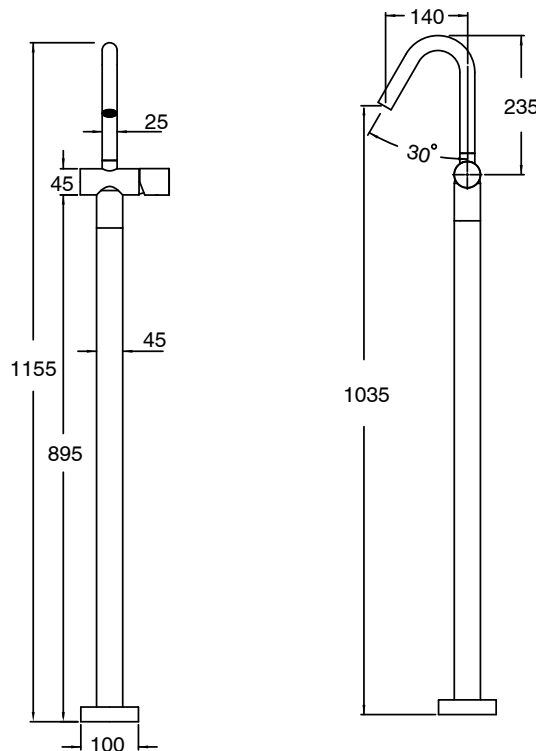

SUSSEX

Sussex Pure Floor Mounted Basin Mixer Tap Kit with Cirque Textured Handle Chrome (5 Star)

2264014

SPECIFICATIONS	
Recommended Use	Residential;Commercial
Colour Finish	Polished Chrome
Primary Material	DR Brass
Recommended Pressure Range	150 - 500 kPa as per AS3500
Max Continuous Working Temperature (deg C)	65
Min Continuous Working Temperature (deg C)	1
WARRANTY	
Residential Use (Years)	40
Commercial Use (Years)	10
<i>Please refer to Sussex Warranty page for full Terms and Conditions</i>	

Disclaimer: Products in this specification manual must by regulation be installed by licensed and registered trade people. The manufacturer/distributor reserves the right to vary specifications or delete models from their range without prior notification. Dimensions are nominal measurements only. Dimensions and set-outs listed are correct at time of publication however the manufacturer/distributor takes no responsibility for printing errors.