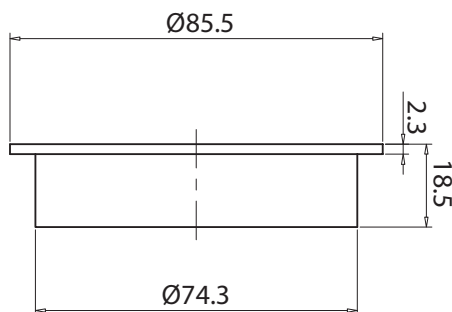

mizu

Mizu Drift Brass Trapscrew Grate Round 80mm Chrome

202282

SPECIFICATIONS

Recommended Use	Residential;Commercial
Colour Finish	Polished Chrome
Primary Material	DR Brass

WARRANTY

Parts Replacement Only - excludes labour costs (Years)	1

Please refer to Mizu Warranty page for full Terms and Conditions

Dimensions are nominal measurements only.

CLEANING RECOMMENDATIONS:

We recommend the use of soapy water or approved cleaners. This product should not be cleaned with abrasive materials. Damage caused by any improper treatment is not covered by the product warranty. Refer to Warranty Conditions

Disclaimer: Products in this specification manual must by regulation be installed by licensed and registered trade people. The manufacturer/distributor reserves the right to vary specifications or delete models from their range without prior notification. Dimensions are nominal measurements only. Dimensions and set-outs listed are correct at time of publication however the manufacturer/distributor takes no responsibility for printing errors.

Published 01/04/2026

To see the complete Mizu range go to www.reece.com.au