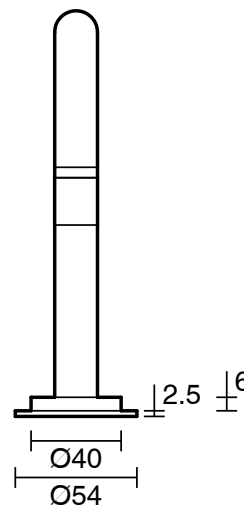

SUSSEX

Scala Hob Basin Outlet Curved Chrome (5 Star) Lead Free

51428

SPECIFICATIONS

Recommended Use	Residential;Commercial
Colour Finish	Polished Chrome
Primary Material	Lead Free Brass
Recommended Pressure Range	150 - 500 kPa as per AS3500
Max Continuous Working Temperature (deg C)	65
Min Continuous Working Temperature (deg C)	1

WARRANTY

Residential Use (Years)	40
Commercial Use (Years)	10

Please refer to Sussex Warranty page for full Terms and Conditions

Dimensions are nominal measurements only.

CLEANING RECOMMENDATIONS:

We recommend the use of soapy water or approved cleaners. This product should not be cleaned with abrasive materials. Damage caused by any improper treatment is not covered by the product warranty. Refer to Warranty Conditions

Disclaimer: Products in this specification manual must by regulation be installed by licensed and registered trade people. The manufacturer/distributor reserves the right to vary specifications or delete models from their range without prior notification. Dimensions are nominal measurements only. Dimensions and set-outs listed are correct at time of publication however the manufacturer/distributor takes no responsibility for printing errors.

Published 06/05/2026

To see the complete Sussex range go to www.reece.com.au