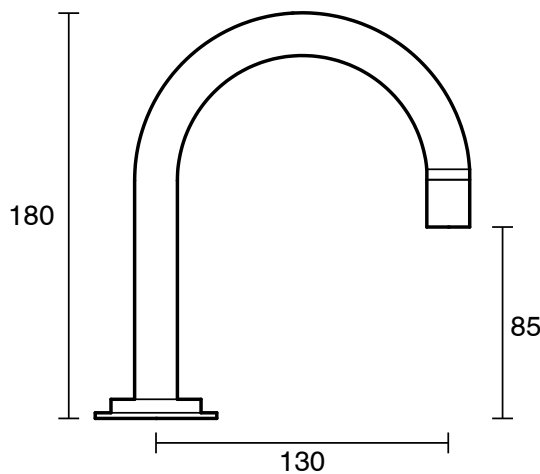

SUSSEX

Scala Hob Basin Outlet Curved Chrome (5 Star) Lead Free

51428

SPECIFICATIONS

Recommended Use	Residential;Commercial
Colour Finish	Polished Chrome
Primary Material	Lead Free Brass
Recommended Pressure Range	150 - 500 kPa as per AS3500
Max Continuous Working Temperature (deg C)	65
Min Continuous Working Temperature (deg C)	1

WARRANTY

Residential Use (Years)	40
Commercial Use (Years)	10

Please refer to Sussex Warranty page for full Terms and Conditions

Dimensions are nominal measurements only.

CLEANING RECOMMENDATIONS:

We recommend the use of soapy water or approved cleaners. This product should not be cleaned with abrasive materials. Damage caused by any improper treatment is not covered by the product warranty. Refer to Warranty Conditions

Disclaimer: Products in this specification manual must by regulation be installed by licensed and registered trade people. The manufacturer/distributor reserves the right to vary specifications or delete models from their range without prior notification. Dimensions are nominal measurements only. Dimensions and set-outs listed are correct at time of publication however the manufacturer/distributor takes no responsibility for printing errors.

Published 06/05/2026

To see the complete Sussex range go to www.reece.com.au