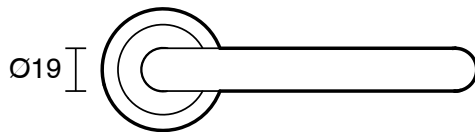

SUSSEX

Scala Hob Basin Outlet Curved Chrome (5 Star) Lead Free

51428

SPECIFICATIONS

Recommended Use	Residential;Commercial
Colour Finish	Polished Chrome
Primary Material	Lead Free Brass
Recommended Pressure Range	150 - 500 kPa as per AS3500
Max Continuous Working Temperature (deg C)	65
Min Continuous Working Temperature (deg C)	1

WARRANTY

Residential Use (Years)	40
Commercial Use (Years)	10

Please refer to Sussex Warranty page for full Terms and Conditions

Dimensions are nominal measurements only.

CLEANING RECOMMENDATIONS:

We recommend the use of soapy water or approved cleaners. This product should not be cleaned with abrasive materials. Damage caused by any improper treatment is not covered by the product warranty. Refer to Warranty Conditions

Disclaimer: Products in this specification manual must by regulation be installed by licensed and registered trade people. The manufacturer/distributor reserves the right to vary specifications or delete models from their range without prior notification. Dimensions are nominal measurements only. Dimensions and set-outs listed are correct at time of publication however the manufacturer/distributor takes no responsibility for printing errors.

Published 06/05/2026

To see the complete Sussex range go to www.reece.com.au