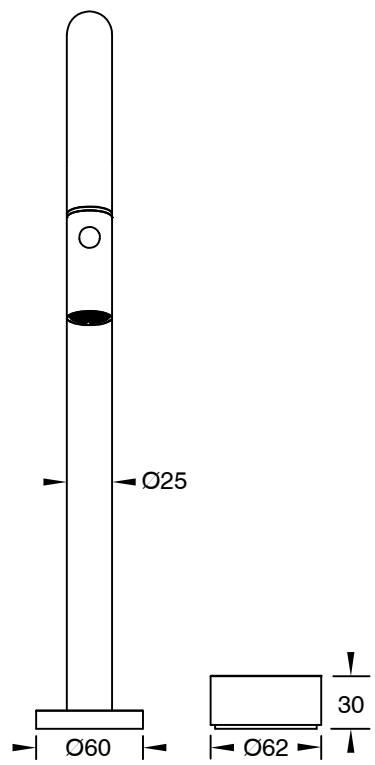

SUSSEX

**Sussex Pure Progressive Sink Mixer Set Pull Out Spray with Diamond Textured Handles
PVD Brushed Nickel (4 Star) Lead Free
50600**

SPECIFICATIONS

Recommended Use	Residential;Commercial
Colour Finish	Brushed Nickel
Primary Material	Lead Free Brass
Recommended Pressure Range	150 - 500 kPa as per AS3500
Max Continuous Working Temperature (deg C)	65
Min Continuous Working Temperature (deg C)	1

WARRANTY

Residential Use (Years)	40
Commercial Use (Years)	10

Please refer to Sussex Warranty page for full Terms and Conditions

Dimensions are nominal measurements only.

CLEANING RECOMMENDATIONS:

We recommend the use of soapy water or approved cleaners. This product should not be cleaned with abrasive materials. Damage caused by any improper treatment is not covered by the product warranty. Refer to Warranty Conditions

Disclaimer: Products in this specification manual must by regulation be installed by licensed and registered trade people. The manufacturer/distributor reserves the right to vary specifications or delete models from their range without prior notification. Dimensions are nominal measurements only. Dimensions and set-outs listed are correct at time of publication however the manufacturer/distributor takes no responsibility for printing errors.
Published 07/05/2026

To see the complete Sussex range go to www.reece.com.au