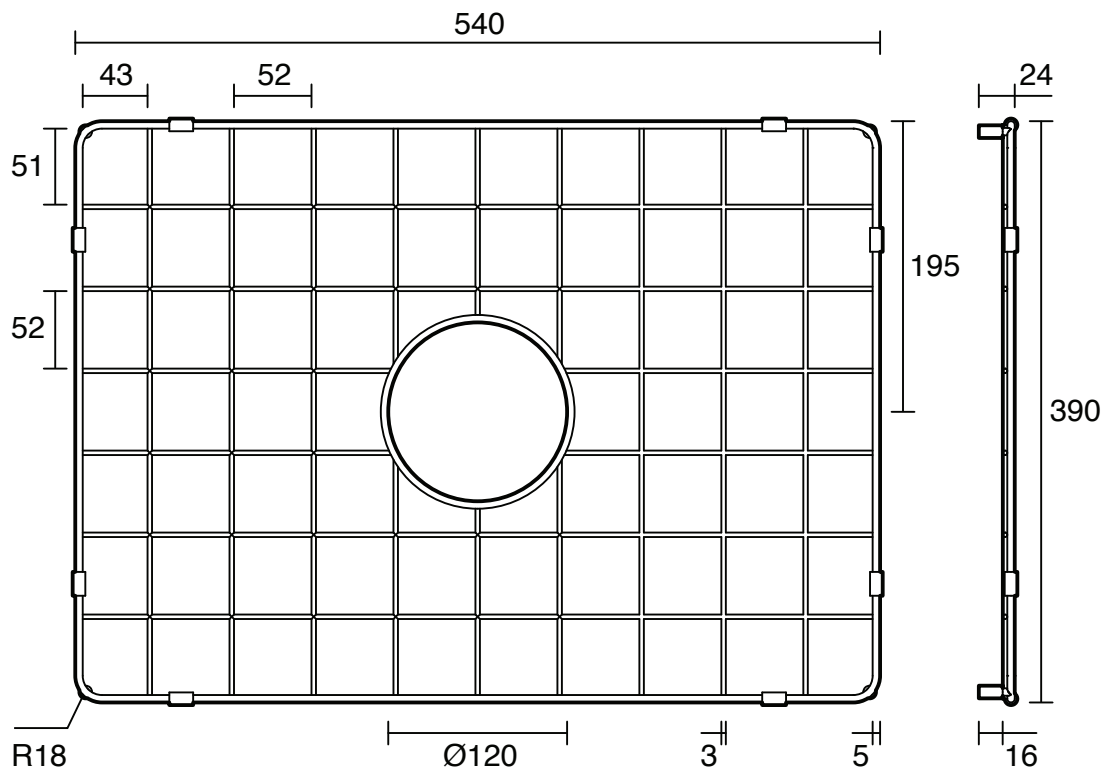

Memo Harper Sink Protect Grid 540mm x 390mm Stainless Steel

33562

SPECIFICATIONS	
Recommended Use	Residential;Commercial
Colour Finish	Stainless Steel
Primary Material	Stainless Steel 304
WARRANTY	
Spare Parts & Labour (Years)	1
<i>Please refer to Memo Warranty Page for full Terms and Conditions</i>	