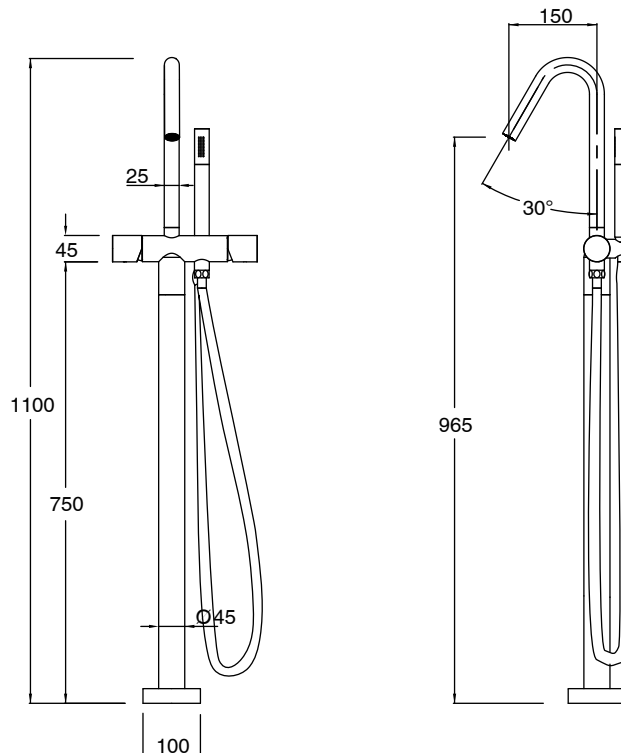

SUSSEX

Sussex Pure Floor Mounted Bath Mixer Tap with Handshower and Diamond Textured Handle Kit Chrome (3 Star) 2264038

SPECIFICATIONS	
Recommended Use	Residential;Commercial
Colour Finish	Polished Chrome
Primary Material	DR Brass
Recommended Pressure Range	150 - 500 kPa as per AS3500
Max Continuous Working Temperature (deg C)	65
Min Continuous Working Temperature (deg C)	1
WARRANTY	
Residential Use (Years)	40
Commercial Use (Years)	10
<i>Please refer to Sussex Warranty page for full Terms and Conditions</i>	

Disclaimer: Products in this specification manual must by regulation be installed by licensed and registered trade people. The manufacturer/distributor reserves the right to vary specifications or delete models from their range without prior notification. Dimensions are nominal measurements only. Dimensions and set-outs listed are correct at time of publication however the manufacturer/distributor takes no responsibility for printing errors.