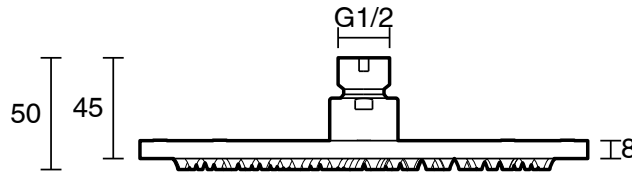

mizu

Mizu Drift Brass Overhead Shower 200mm Brushed Gunmetal (3 Star)

4221084

SPECIFICATIONS	
Recommended Use	Residential;Commercial
Colour Finish	Brushed Gunmetal
Primary Material	DR Brass
Recommended Pressure Range	150 - 500 kPa as per AS3500
Max Continuous Working Temperature (deg C)	60
Min Continuous Working Temperature (deg C)	5
WARRANTY	
Residential & Commercial Use (Years)	25
Spare Parts & Labour (Years)	1
<i>Please refer to Mizu Warranty page for full Terms and Conditions</i>	