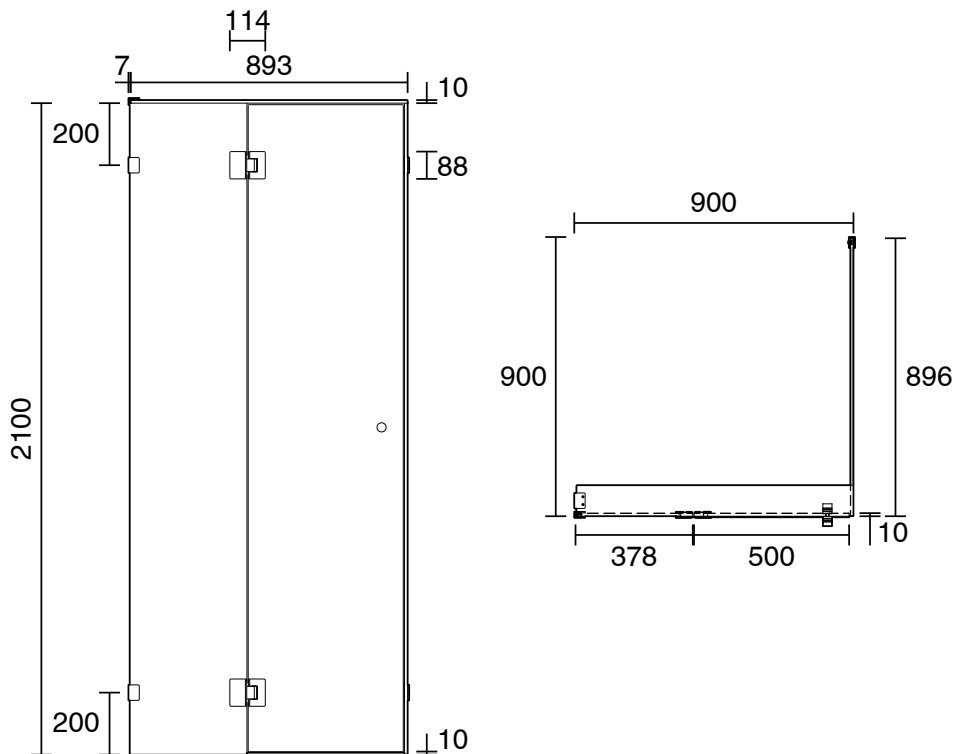

KADO

Kado Lux Frameless Enclosure with Wall Clips 900 x 900mm Chrome

1710021

SPECIFICATIONS

Recommended Use	Residential;Commercial
Colour Finish	Polished Chrome;Clear
Primary Material	Glass
Frame Configuration	Frameless
Screen Shape	Rectangular
Screen Appearance	Clear
Screen Fixing	Clips
Mounting	Wall

WARRANTY

Residential & Commercial Use (Years)	7
Spare Parts & Labour (Years)	1

Please refer to Kado Warranty Page for full Terms and Conditions

Dimensions are nominal measurements only.

CLEANING RECOMMENDATIONS:

We recommend the use of soapy water or approved cleaners. This product should not be cleaned with abrasive materials. Damage caused by any improper treatment is not covered by the product warranty. Refer to Warranty Conditions

Disclaimer: Products in this specification manual must by regulation be installed by licensed and registered trade people. The manufacturer/distributor reserves the right to vary specifications or delete models from their range without prior notification. Dimensions are nominal measurements only. Dimensions and set-outs listed are correct at time of publication however the manufacturer/distributor takes no responsibility for printing errors.

Published 01/04/2026

To see the complete Kado range go to www.reece.com.au