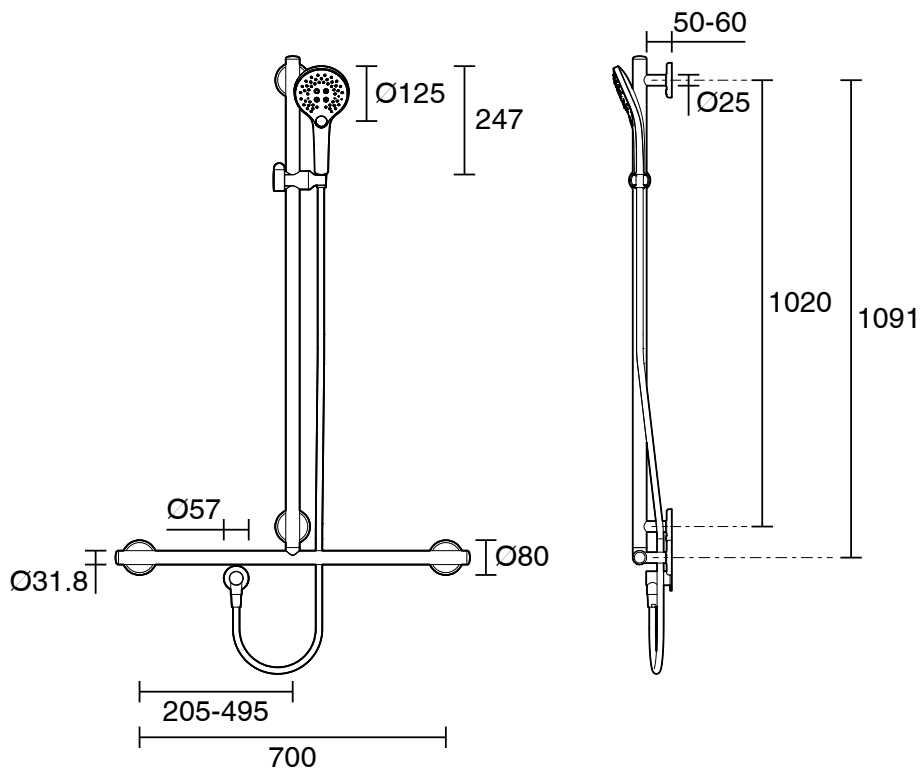

Dimensions are nominal measurements only.

CLEANING RECOMMENDATIONS:

We recommend the use of soapy water or approved cleaners. This product should not be cleaned with abrasive materials. Damage caused by any improper treatment is not covered by the product warranty. Refer to Warranty Conditions

Disclaimer: Products in this specification manual must by regulation be installed by licensed and registered trade people. The manufacturer/distributor reserves the right to vary specifications or delete models from their range without prior notification. Dimensions are nominal measurements only. Dimensions and set-outs listed are correct at time of publication however the manufacturer/distributor takes no responsibility for printing errors.

Published 01/04/2026

To see the complete Mizu range go to www.reece.com.au