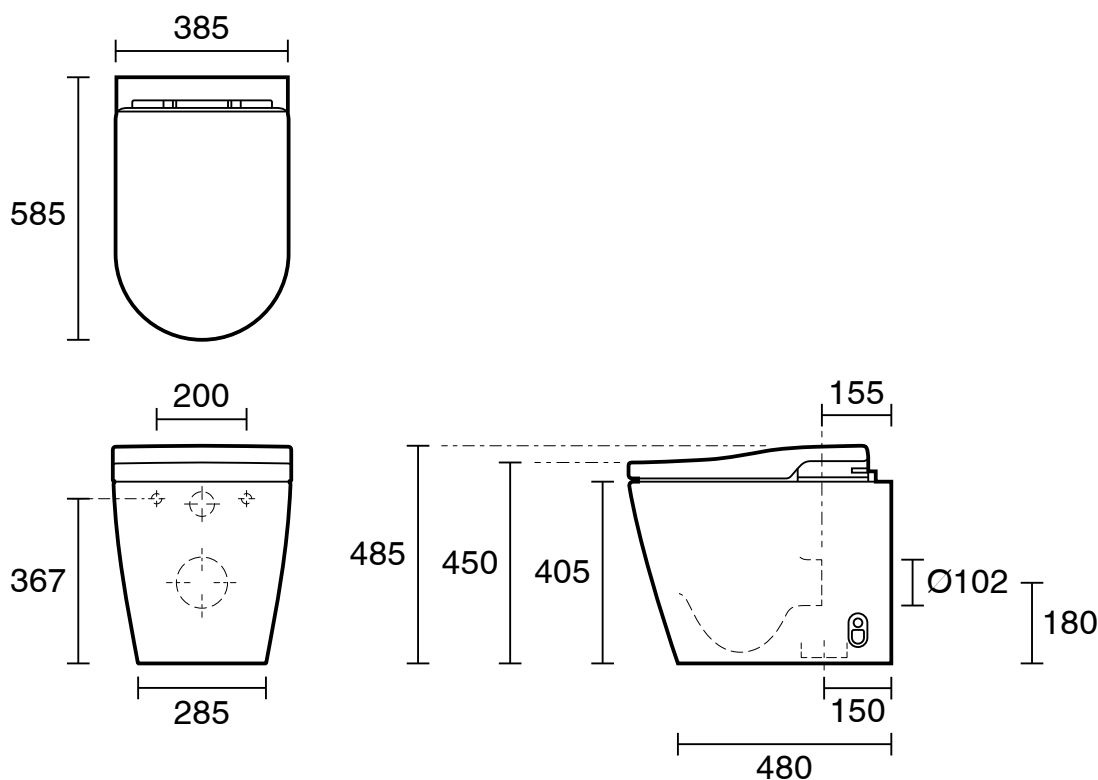

Roca In-Wash Inspira In-Tank Back to Wall Toilet Suite White (4 Star)

9510096

SPECIFICATIONS

Recommended Use	Residential;Commercial
Rim Configuration	Rimless
Pan Outlet Type	P Trap;S Trap with Supplied Conversion Bend
Pan Material	Vitreous China
Pan Weight (kg)	37.5
Toilet Seat Type	Soft Close
Toilet Seat Material	Polypropylene (PP)

WARRANTY

Residential & Commercial Use (Years)	25
Spare Parts & Labour (Years)	1

Please refer to Roca Warranty page for full Terms and Conditions

Dimensions are nominal measurements only.

CLEANING RECOMMENDATIONS:

We recommend the use of soapy water or approved cleaners. This product should not be cleaned with abrasive materials. Damage caused by any improper treatment is not covered by the product warranty. Refer to Warranty Conditions

Disclaimer: Products in this specification manual must by regulation be installed by licensed and registered trade people. The manufacturer/distributor reserves the right to vary specifications or delete models from their range without prior notification. Dimensions are nominal measurements only. Dimensions and set-outs listed are correct at time of publication however the manufacturer/distributor takes no responsibility for printing errors.

Published 22/05/2026

To see the complete Roca range go to www.reece.com.au