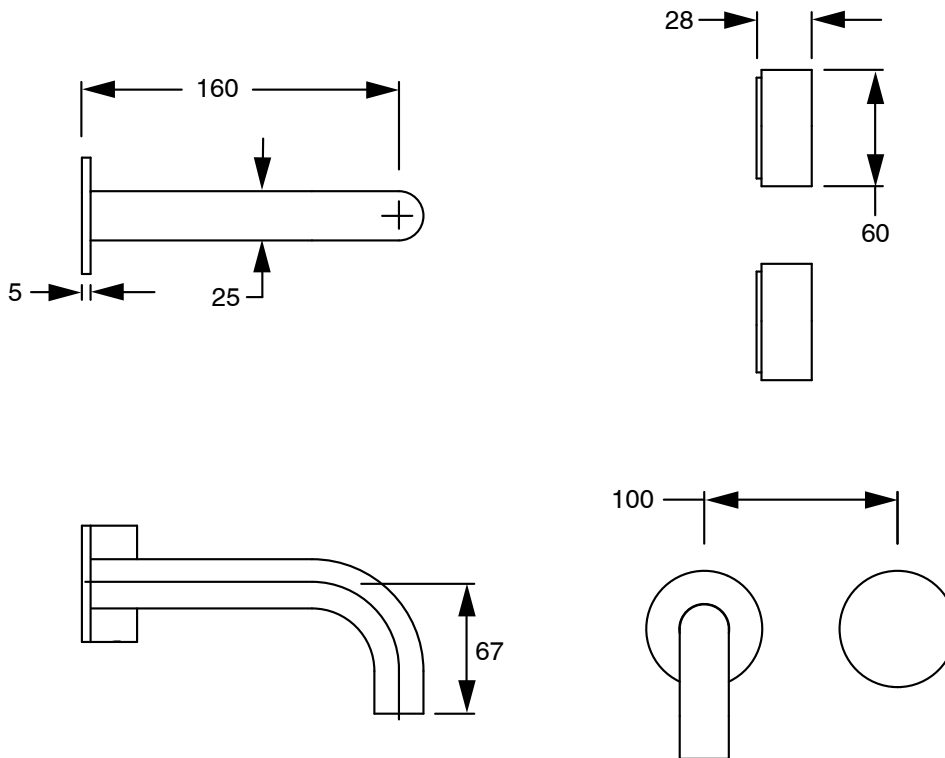

SUSSEX

Sussex Pure Progressive Wall Bath Mixer System 160mm with Diamond Textured Handles
PVD Brushed Gunmetal Lead Free
49996

SPECIFICATIONS

Recommended Use	Residential;Commercial
Colour Finish	Brushed Gunmetal
Primary Material	Lead Free Brass
Recommended Pressure Range	150 - 500 kPa as per AS3500
Max Continuous Working Temperature (deg C)	65
Min Continuous Working Temperature (deg C)	1

WARRANTY

Residential Use (Years)	40
Commercial Use (Years)	10

Please refer to Sussex Warranty page for full Terms and Conditions

Dimensions are nominal measurements only.

CLEANING RECOMMENDATIONS:

We recommend the use of soapy water or approved cleaners. This product should not be cleaned with abrasive materials. Damage caused by any improper treatment is not covered by the product warranty. Refer to Warranty Conditions

Disclaimer: Products in this specification manual must by regulation be installed by licensed and registered trade people. The manufacturer/distributor reserves the right to vary specifications or delete models from their range without prior notification. Dimensions are nominal measurements only. Dimensions and set-outs listed are correct at time of publication however the manufacturer/distributor takes no responsibility for printing errors.

Published 14/05/2026

To see the complete Sussex range go to www.reece.com.au