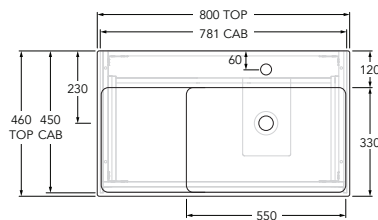

Roca Ona Vanity All Drawer Twin Right Hand Bowl 800mm Matte White

21204

SPECIFICATIONS

Recommended Use	Residential;Commercial
Mounting	Wall
Basin Included	Yes
Bowl Configuration	Right Hand
Number of Bowls	Single
Taphole Options	One
Door/Drawer Configuration	Drawers Only
Door/Drawer Options	2 Drawers
Cabinet Material	Laminate
Cabinet Colour	Matte White
Basin Material	Fine Ceramic
Basin Colour	White
Overflow Included	Yes
Plug & Waste Included	No
Plug & Waste Size	32mm x 40mm

WARRANTY

Residential Use (Years)	10
Commercial Use (Years)	1
Spare Parts & Labour (Years)	1

Please refer to Roca Warranty page for full Terms and Conditions

Dimensions are nominal measurements only.

CLEANING RECOMMENDATIONS:

We recommend the use of soapy water or approved cleaners. This product should not be cleaned with abrasive materials. Damage caused by any improper treatment is not covered by the product warranty. Refer to Warranty Conditions

Disclaimer: Products in this specification manual must by regulation be installed by licensed and registered trade people. The manufacturer/distributor reserves the right to vary specifications or delete models from their range without prior notification. Dimensions are nominal measurements only. Dimensions and set-outs listed are correct at time of publication however the manufacturer/distributor takes no responsibility for printing errors.

Published 21/05/2026

To see the complete Roca range go to www.reece.com.au