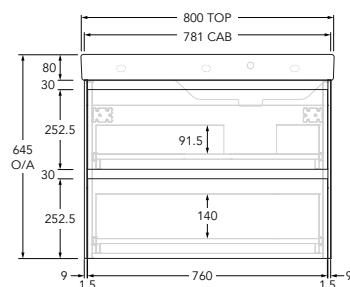

Roca Ona Vanity All Drawer Twin Right Hand Bowl 800mm Matte White

21204

SPECIFICATIONS

Recommended Use	Residential;Commercial
Mounting	Wall
Basin Included	Yes
Bowl Configuration	Right Hand
Number of Bowls	Single
Taphole Options	One
Door/Drawer Configuration	Drawers Only
Door/Drawer Options	2 Drawers
Cabinet Material	Laminate
Cabinet Colour	Matte White
Basin Material	Fine Ceramic
Basin Colour	White
Overflow Included	Yes
Plug & Waste Included	No
Plug & Waste Size	32mm x 40mm

WARRANTY

Residential Use (Years)	10
Commercial Use (Years)	1
Spare Parts & Labour (Years)	1

Please refer to Roca Warranty page for full Terms and Conditions

Dimensions are nominal measurements only.

CLEANING RECOMMENDATIONS:

We recommend the use of soapy water or approved cleaners. This product should not be cleaned with abrasive materials. Damage caused by any improper treatment is not covered by the product warranty. Refer to Warranty Conditions

Disclaimer: Products in this specification manual must by regulation be installed by licensed and registered trade people. The manufacturer/distributor reserves the right to vary specifications or delete models from their range without prior notification. Dimensions are nominal measurements only. Dimensions and set-outs listed are correct at time of publication however the manufacturer/distributor takes no responsibility for printing errors.

Published 21/05/2026

To see the complete Roca range go to www.reece.com.au