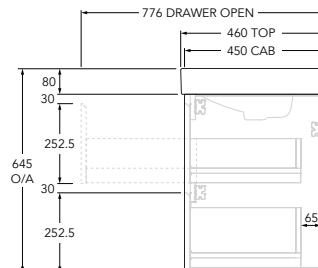

Roca Ona Vanity All Drawer Twin Right Hand Bowl 800mm Matte White

21204

SPECIFICATIONS

Recommended Use	Residential;Commercial
Mounting	Wall
Basin Included	Yes
Bowl Configuration	Right Hand
Number of Bowls	Single
Taphole Options	One
Door/Drawer Configuration	Drawers Only
Door/Drawer Options	2 Drawers
Cabinet Material	Laminate
Cabinet Colour	Matte White
Basin Material	Fine Ceramic
Basin Colour	White
Overflow Included	Yes
Plug & Waste Included	No
Plug & Waste Size	32mm x 40mm

WARRANTY

Residential Use (Years)	10
Commercial Use (Years)	1
Spare Parts & Labour (Years)	1

Please refer to Roca Warranty page for full Terms and Conditions

Dimensions are nominal measurements only.

CLEANING RECOMMENDATIONS:

We recommend the use of soapy water or approved cleaners. This product should not be cleaned with abrasive materials. Damage caused by any improper treatment is not covered by the product warranty. Refer to Warranty Conditions

Disclaimer: Products in this specification manual must by regulation be installed by licensed and registered trade people. The manufacturer/distributor reserves the right to vary specifications or delete models from their range without prior notification. Dimensions are nominal measurements only. Dimensions and set-outs listed are correct at time of publication however the manufacturer/distributor takes no responsibility for printing errors.

Published 21/05/2026

To see the complete Roca range go to www.reece.com.au