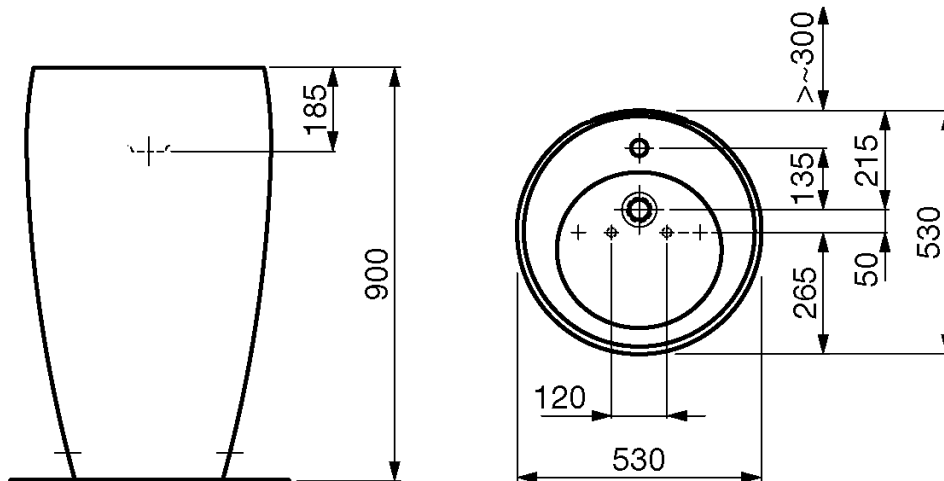

LAUFEN

LAUFEN Alessi One Freestanding Basin 1 Taphole 530 x 530mm White

9503640

SPECIFICATIONS

Recommended Use	Residential;Commercial
Primary Material	Fire Clay
Colour Finish	White
Bowl Capacity (L)	5.4
Weight (kg)	43.6
Taphole Configuration	One
Overflow Included	No
Plug & Waste Included	No

WARRANTY

Residential & Commercial Use (Years)	25
Spare Parts & Labour (Years)	1

Please refer to LAUFEN Warranty page for full Terms and Conditions

Dimensions are nominal measurements only.

CLEANING RECOMMENDATIONS:

We recommend the use of soapy water or approved cleaners. This product should not be cleaned with abrasive materials. Damage caused by any improper treatment is not covered by the product warranty. Refer to Warranty Conditions

Disclaimer: Products in this specification manual must by regulation be installed by licensed and registered trade people. The manufacturer/distributor reserves the right to vary specifications or delete models from their range without prior notification. Dimensions are nominal measurements only. Dimensions and set-outs listed are correct at time of publication however the manufacturer/distributor takes no responsibility for printing errors.

Published 24/04/2026

To see the complete LAUFEN range go to
www.reece.com.au