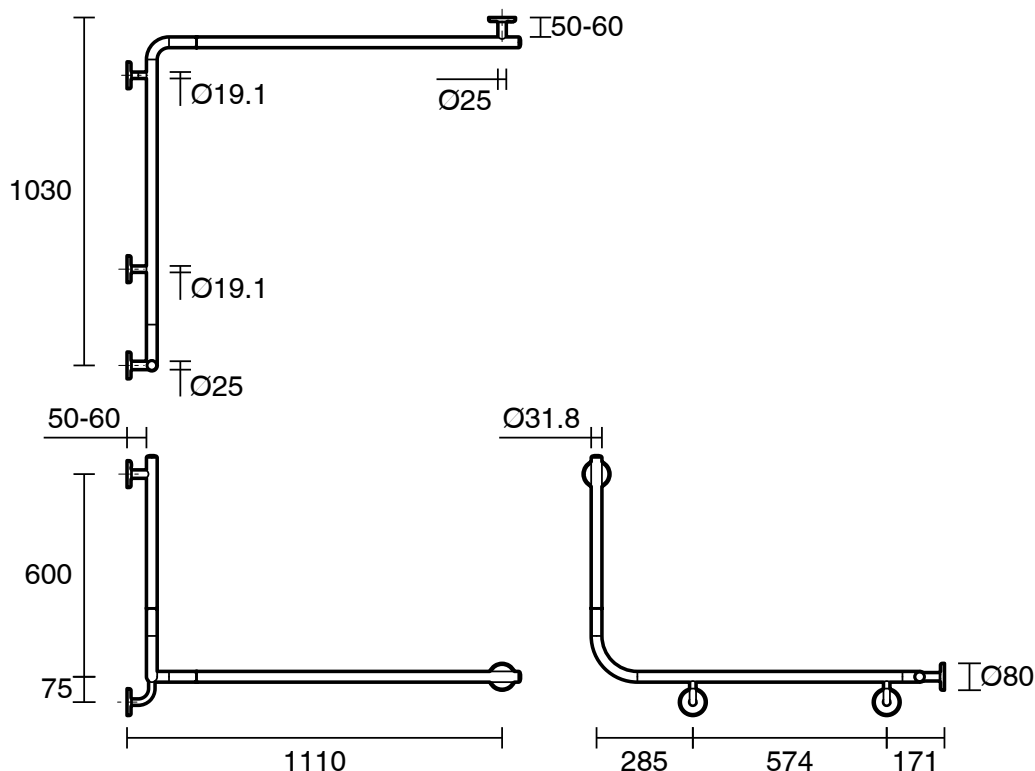

mizu

Mizu Drift 1110 x 1030 x 600 x 90 Degree Accessible Grab Rail Modular Right Hand Brushed Stainless Steel

2266553

SPECIFICATIONS

Recommended Use	Residential;Commercial
Colour Finish	Brushed Stainless Steel
Primary Material	Stainless Steel

WARRANTY

Residential & Commercial Use (Years)	25
Spare Parts & Labour (Years)	1

Please refer to Mizu Warranty page for full Terms and Conditions

Dimensions are nominal measurements only.

CLEANING RECOMMENDATIONS:

We recommend the use of soapy water or approved cleaners. This product should not be cleaned with abrasive materials. Damage caused by any improper treatment is not covered by the product warranty. Refer to Warranty Conditions

Disclaimer: Products in this specification manual must by regulation be installed by licensed and registered trade people. The manufacturer/distributor reserves the right to vary specifications or delete models from their range without prior notification. Dimensions are nominal measurements only. Dimensions and set-outs listed are correct at time of publication however the manufacturer/distributor takes no responsibility for printing errors.

Published 01/04/2026

To see the complete Mizu range go to www.reece.com.au