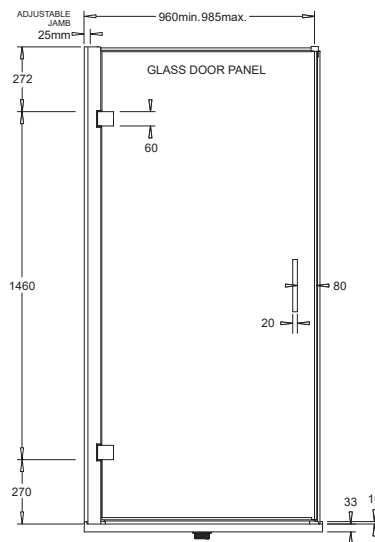

Posh Domaine MK2 1000x1000 Semi Frameless Right Hand Entry Base & Screen Only Shower System

2350290

SPECIFICATIONS

Recommended Use	Residential;Commercial
Shower Screen Material	6mm Toughened Glass
Shower Base Material	Polymarble
Door Design	90° Hinged Swing Opening Door
Handle Type	Double Handle
Handle Colour	Silver Chrome

WARRANTY

Residential & Commercial Use (Years)	7
Spare Parts & Labour (Years)	1

Please refer to Posh Warranty Page for full Terms and Conditions

Dimensions are nominal measurements only.

CLEANING RECOMMENDATIONS:

We recommend the use of soapy water or approved cleaners. This product should not be cleaned with abrasive materials. Damage caused by any improper treatment is not covered by the product warranty. Refer to Warranty Conditions

Disclaimer: Products in this specification manual must by regulation be installed by licensed and registered trade people. The manufacturer/distributor reserves the right to vary specifications or delete models from their range without prior notification. Dimensions are nominal measurements only. Dimensions and set-outs listed are correct at time of publication however the manufacturer/distributor takes no responsibility for printing errors.

Published 01/04/2026

To see the complete Posh range go to www.reece.com.au