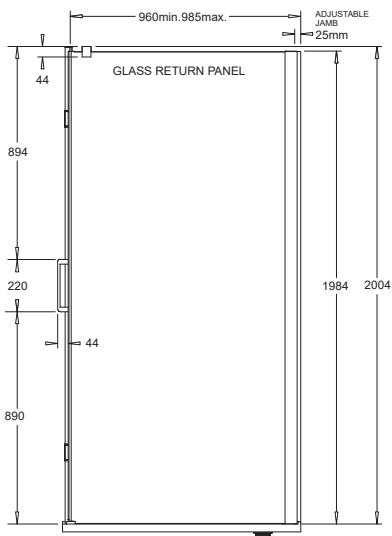

Posh Domaine MK2 1000x1000 Semi Frameless Right Hand Entry Base & Screen Only Shower System

2350290

SPECIFICATIONS

Recommended Use	Residential;Commercial
Shower Screen Material	6mm Toughened Glass
Shower Base Material	Polymarble
Door Design	90° Hinged Swing Opening Door
Handle Type	Double Handle
Handle Colour	Silver Chrome

WARRANTY

Residential & Commercial Use (Years)	7
Spare Parts & Labour (Years)	1

Please refer to Posh Warranty Page for full Terms and Conditions

Dimensions are nominal measurements only.

CLEANING RECOMMENDATIONS:

We recommend the use of soapy water or approved cleaners. This product should not be cleaned with abrasive materials. Damage caused by any improper treatment is not covered by the product warranty. Refer to Warranty Conditions

Disclaimer: Products in this specification manual must by regulation be installed by licensed and registered trade people. The manufacturer/distributor reserves the right to vary specifications or delete models from their range without prior notification. Dimensions are nominal measurements only. Dimensions and set-outs listed are correct at time of publication however the manufacturer/distributor takes no responsibility for printing errors.

Published 01/04/2026

To see the complete Posh range go to www.reece.com.au