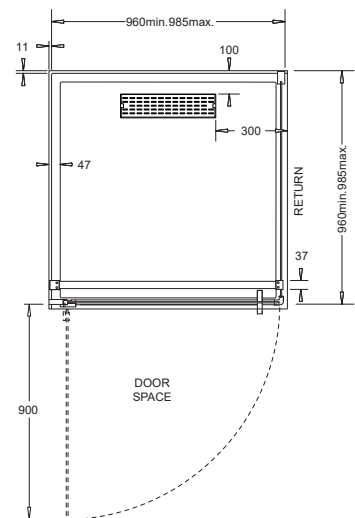

Posh Domaine MK2 1000x1000 Semi Frameless Right Hand Entry Base & Screen Only Shower System

2350290

SPECIFICATIONS

Recommended Use	Residential;Commercial
Shower Screen Material	6mm Toughened Glass
Shower Base Material	Polymarble
Door Design	90° Hinged Swing Opening Door
Handle Type	Double Handle
Handle Colour	Silver Chrome

WARRANTY

Residential & Commercial Use (Years)	7
Spare Parts & Labour (Years)	1

Please refer to Posh Warranty Page for full Terms and Conditions

Dimensions are nominal measurements only.

CLEANING RECOMMENDATIONS:

We recommend the use of soapy water or approved cleaners. This product should not be cleaned with abrasive materials. Damage caused by any improper treatment is not covered by the product warranty. Refer to Warranty Conditions

Disclaimer: Products in this specification manual must by regulation be installed by licensed and registered trade people. The manufacturer/distributor reserves the right to vary specifications or delete models from their range without prior notification. Dimensions are nominal measurements only. Dimensions and set-outs listed are correct at time of publication however the manufacturer/distributor takes no responsibility for printing errors.

Published 01/04/2026

To see the complete Posh range go to www.reece.com.au