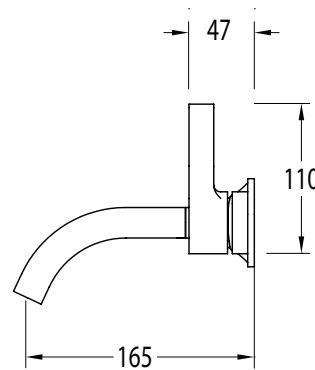

SUSSEX

**Sussex Oria Wall Basin Mixer Outlet System with 165mm Outlet PVD Brushed Gunmetal (5 Star)
Lead Free
39670**

SPECIFICATIONS	
Recommended Use	Residential;Commercial
Colour Finish	Brushed Gunmetal
Primary Material	Lead Free Brass
Recommended Pressure Range	150 - 500 kPa as per AS3500
Max Continuous Working Temperature (deg C)	65
Min Continuous Working Temperature (deg C)	1
WARRANTY	
Residential Use (Years)	40
Commercial Use (Years)	10
<i>Please refer to Sussex Warranty page for full Terms and Conditions</i>	

Disclaimer: Products in this specification manual must by regulation be installed by licensed and registered trade people. The manufacturer/distributor reserves the right to vary specifications or delete models from their range without prior notification. Dimensions are nominal measurements only. Dimensions and set-outs listed are correct at time of publication however the manufacturer/distributor takes no responsibility for printing errors.