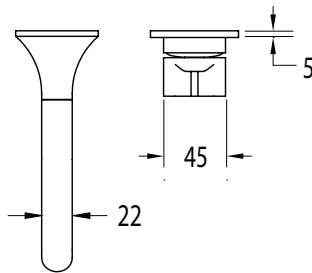

SUSSEX

**Sussex Oria Wall Basin Mixer Outlet System with 165mm Outlet PVD Brushed Gunmetal (5 Star)
Lead Free
39670**

SPECIFICATIONS	
Recommended Use	Residential;Commercial
Colour Finish	Brushed Gunmetal
Primary Material	Lead Free Brass
Recommended Pressure Range	150 - 500 kPa as per AS3500
Max Continuous Working Temperature (deg C)	65
Min Continuous Working Temperature (deg C)	1
WARRANTY	
Residential Use (Years)	40
Commercial Use (Years)	10
<i>Please refer to Sussex Warranty page for full Terms and Conditions</i>	

Disclaimer: Products in this specification manual must by regulation be installed by licensed and registered trade people. The manufacturer/distributor reserves the right to vary specifications or delete models from their range without prior notification. Dimensions are nominal measurements only. Dimensions and set-outs listed are correct at time of publication however the manufacturer/distributor takes no responsibility for printing errors.