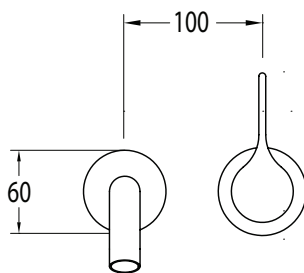

SUSSEX

**Sussex Oria Wall Basin Mixer Outlet System with 165mm Outlet PVD Brushed Gunmetal (5 Star)
Lead Free
39670**

SPECIFICATIONS	
Recommended Use	Residential;Commercial
Colour Finish	Brushed Gunmetal
Primary Material	Lead Free Brass
Recommended Pressure Range	150 - 500 kPa as per AS3500
Max Continuous Working Temperature (deg C)	65
Min Continuous Working Temperature (deg C)	1
WARRANTY	
Residential Use (Years)	40
Commercial Use (Years)	10
<i>Please refer to Sussex Warranty page for full Terms and Conditions</i>	

Disclaimer: Products in this specification manual must by regulation be installed by licensed and registered trade people. The manufacturer/distributor reserves the right to vary specifications or delete models from their range without prior notification. Dimensions are nominal measurements only. Dimensions and set-outs listed are correct at time of publication however the manufacturer/distributor takes no responsibility for printing errors.