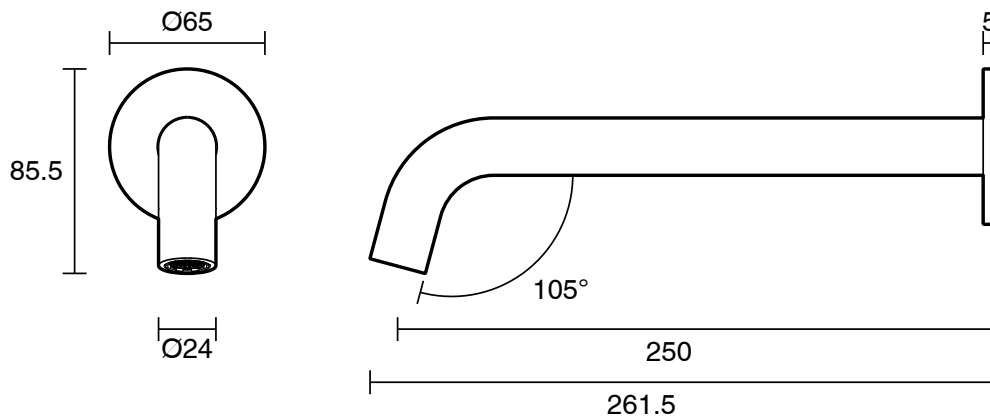

mizu

Mizu Drift Wall Basin/Bath Outlet Curve Spout 250mm Matte Black (6 Star) Lead Free

2267231

SPECIFICATIONS	
Recommended Use	Residential;Commercial
Colour Finish	Matte Black
Primary Material	Lead Free Brass
Recommended Pressure Range	150 - 500 kPa as per AS3500
Max Continuous Working Temperature (deg C)	65
Min Continuous Working Temperature (deg C)	5
WARRANTY	
Residential & Commercial Use (Years)	25
Spare Parts & Labour (Years)	1
<i>Please refer to Mizu Warranty page for full Terms and Conditions</i>	