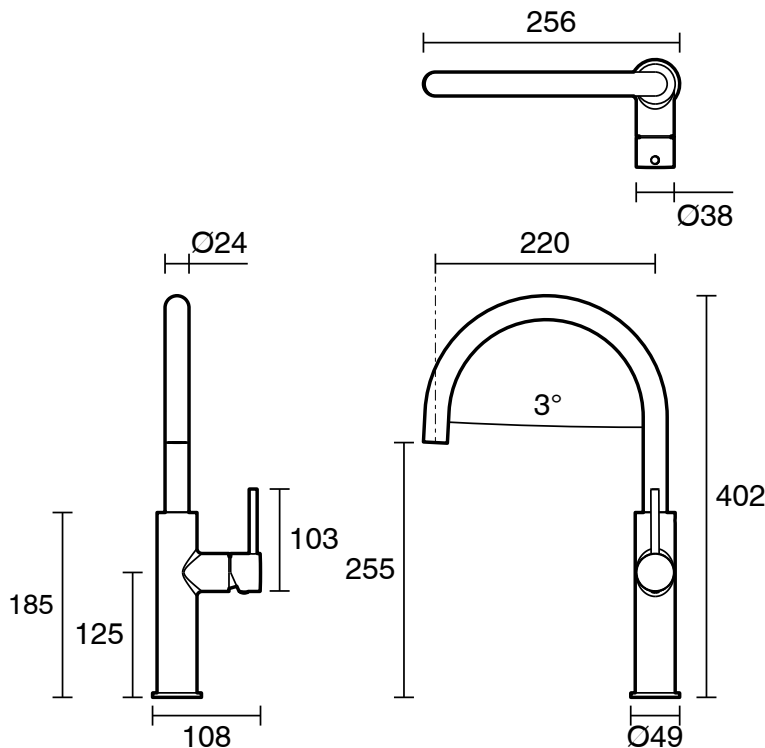

mizu

Mizu Drift Gooseneck Sink Mixer Curve Brushed Brass (5 Star) Lead Free

2265834

SPECIFICATIONS

Recommended Use	Residential;Commercial
Colour Finish	Brushed Brass
Primary Material	Lead Free Brass
Recommended Pressure Range	150 - 500 kPa as per AS3500
Max Continuous Working Temperature (deg C)	65
Min Continuous Working Temperature (deg C)	5

WARRANTY

Residential & Commercial Use (Years)	25
Spare Parts & Labour (Years)	1

Please refer to Mizu Warranty page for full Terms and Conditions

Dimensions are nominal measurements only.

CLEANING RECOMMENDATIONS:

We recommend the use of soapy water or approved cleaners. This product should not be cleaned with abrasive materials. Damage caused by any improper treatment is not covered by the product warranty. Refer to Warranty Conditions

Disclaimer: Products in this specification manual must by regulation be installed by licensed and registered trade people. The manufacturer/distributor reserves the right to vary specifications or delete models from their range without prior notification. Dimensions are nominal measurements only. Dimensions and set-outs listed are correct at time of publication however the manufacturer/distributor takes no responsibility for printing errors.

Published 01/04/2026

To see the complete Mizu range go to www.reece.com.au