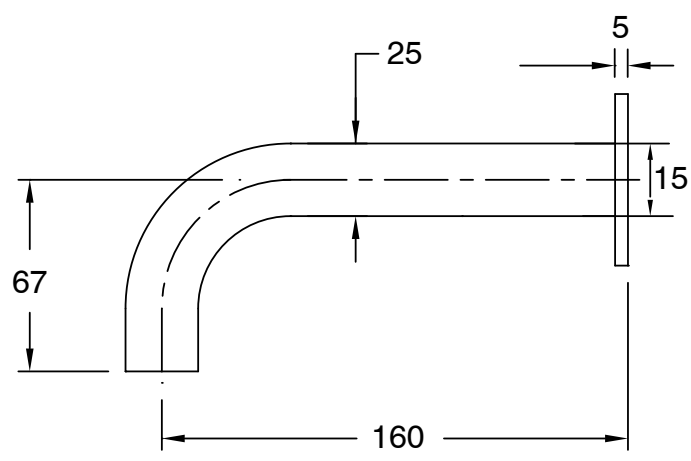

SUSSEX

Sussex Pure Wall Basin Outlet 160mm Brushed Gunmetal (3 Star)

2281305

SPECIFICATIONS

Recommended Use	Residential;Commercial
Colour Finish	Brushed Gunmetal
Primary Material	DR Brass
Recommended Pressure Range	150 - 500 kPa as per AS3500
Max Continuous Working Temperature (deg C)	65
Min Continuous Working Temperature (deg C)	1

WARRANTY

Residential Use (Years)	40
Commercial Use (Years)	10

Please refer to Sussex Warranty page for full Terms and Conditions

Dimensions are nominal measurements only.

CLEANING RECOMMENDATIONS:

We recommend the use of soapy water or approved cleaners. This product should not be cleaned with abrasive materials. Damage caused by any improper treatment is not covered by the product warranty. Refer to Warranty Conditions

Disclaimer: Products in this specification manual must by regulation be installed by licensed and registered trade people. The manufacturer/distributor reserves the right to vary specifications or delete models from their range without prior notification. Dimensions are nominal measurements only. Dimensions and set-outs listed are correct at time of publication however the manufacturer/distributor takes no responsibility for printing errors.

Published 16/04/2026

To see the complete Sussex range go to www.reece.com.au