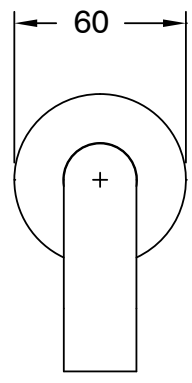

SUSSEX

Sussex Pure Wall Basin Outlet 160mm Brushed Gunmetal (3 Star)

2281305

SPECIFICATIONS

Recommended Use	Residential;Commercial
Colour Finish	Brushed Gunmetal
Primary Material	DR Brass
Recommended Pressure Range	150 - 500 kPa as per AS3500
Max Continuous Working Temperature (deg C)	65
Min Continuous Working Temperature (deg C)	1

WARRANTY

Residential Use (Years)	40
Commercial Use (Years)	10

Please refer to Sussex Warranty page for full Terms and Conditions

Dimensions are nominal measurements only.

CLEANING RECOMMENDATIONS:

We recommend the use of soapy water or approved cleaners. This product should not be cleaned with abrasive materials. Damage caused by any improper treatment is not covered by the product warranty. Refer to Warranty Conditions

Disclaimer: Products in this specification manual must by regulation be installed by licensed and registered trade people. The manufacturer/distributor reserves the right to vary specifications or delete models from their range without prior notification. Dimensions are nominal measurements only. Dimensions and set-outs listed are correct at time of publication however the manufacturer/distributor takes no responsibility for printing errors.

Published 16/04/2026

To see the complete Sussex range go to www.reece.com.au