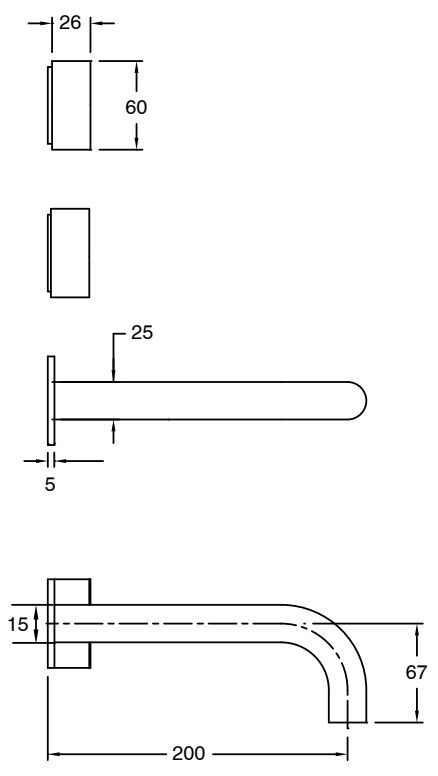

SUSSEX

**Sussex Pure Wall Basin Hostess System 200mm with Linear Textured Handles
PVD Brushed Nickel (3 Star) Lead Free
50817**

SPECIFICATIONS

Recommended Use	Residential;Commercial
Colour Finish	Brushed Nickel
Primary Material	Lead Free Brass
Recommended Pressure Range	150 - 500 kPa as per AS3500
Max Continuous Working Temperature (deg C)	65
Min Continuous Working Temperature (deg C)	1

WARRANTY

Residential Use (Years)	40
Commercial Use (Years)	10

Please refer to Sussex Warranty page for full Terms and Conditions