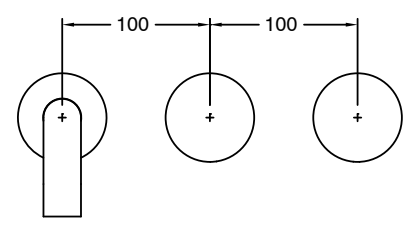

SUSSEX

**Sussex Pure Wall Basin Hostess System 200mm with Linear Textured Handles
PVD Brushed Nickel (3 Star) Lead Free
50817**

SPECIFICATIONS

Recommended Use	Residential;Commercial
Colour Finish	Brushed Nickel
Primary Material	Lead Free Brass
Recommended Pressure Range	150 - 500 kPa as per AS3500
Max Continuous Working Temperature (deg C)	65
Min Continuous Working Temperature (deg C)	1

WARRANTY

Residential Use (Years)	40
Commercial Use (Years)	10

Please refer to Sussex Warranty page for full Terms and Conditions