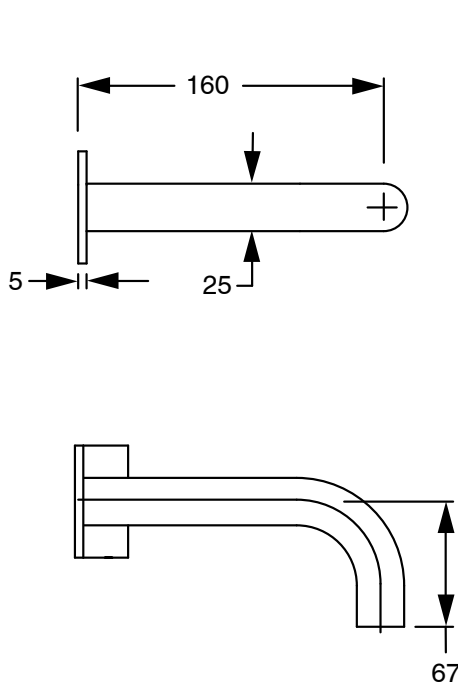

SUSSEX

Sussex Pure Progressive Wall Basin Mixer Tap System 160mm with Cirque Textured Handle PVD Brushed Nickel (3 Star)

9511531

SPECIFICATIONS

Recommended Use	Residential;Commercial
Colour Finish	Brushed Nickel
Primary Material	DR Brass
Recommended Pressure Range	150 - 500 kPa as per AS3500
Max Continuous Working Temperature (deg C)	65
Min Continuous Working Temperature (deg C)	1

WARRANTY

Residential Use (Years)	40
Commercial Use (Years)	10

Please refer to Sussex Warranty page for full Terms and Conditions

Dimensions are nominal measurements only.

CLEANING RECOMMENDATIONS:

We recommend the use of soapy water or approved cleaners. This product should not be cleaned with abrasive materials. Damage caused by any improper treatment is not covered by the product warranty. Refer to Warranty Conditions

Disclaimer: Products in this specification manual must by regulation be installed by licensed and registered trade people. The manufacturer/distributor reserves the right to vary specifications or delete models from their range without prior notification. Dimensions are nominal measurements only. Dimensions and set-outs listed are correct at time of publication however the manufacturer/distributor takes no responsibility for printing errors.

Published 01/04/2026

To see the complete Sussex range go to www.reece.com.au