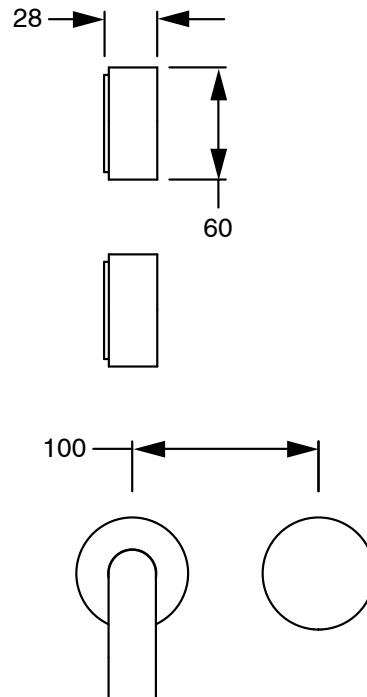

SUSSEX

Sussex Pure Progressive Wall Basin Mixer Tap System 160mm with Cirque Textured Handle PVD Brushed Nickel (3 Star)

9511531

SPECIFICATIONS

Recommended Use	Residential;Commercial
Colour Finish	Brushed Nickel
Primary Material	DR Brass
Recommended Pressure Range	150 - 500 kPa as per AS3500
Max Continuous Working Temperature (deg C)	65
Min Continuous Working Temperature (deg C)	1

WARRANTY

Residential Use (Years)	40
Commercial Use (Years)	10

Please refer to Sussex Warranty page for full Terms and Conditions

Dimensions are nominal measurements only.

CLEANING RECOMMENDATIONS:

We recommend the use of soapy water or approved cleaners. This product should not be cleaned with abrasive materials. Damage caused by any improper treatment is not covered by the product warranty. Refer to Warranty Conditions

Disclaimer: Products in this specification manual must by regulation be installed by licensed and registered trade people. The manufacturer/distributor reserves the right to vary specifications or delete models from their range without prior notification. Dimensions are nominal measurements only. Dimensions and set-outs listed are correct at time of publication however the manufacturer/distributor takes no responsibility for printing errors.

Published 01/04/2026

To see the complete Sussex range go to www.reece.com.au