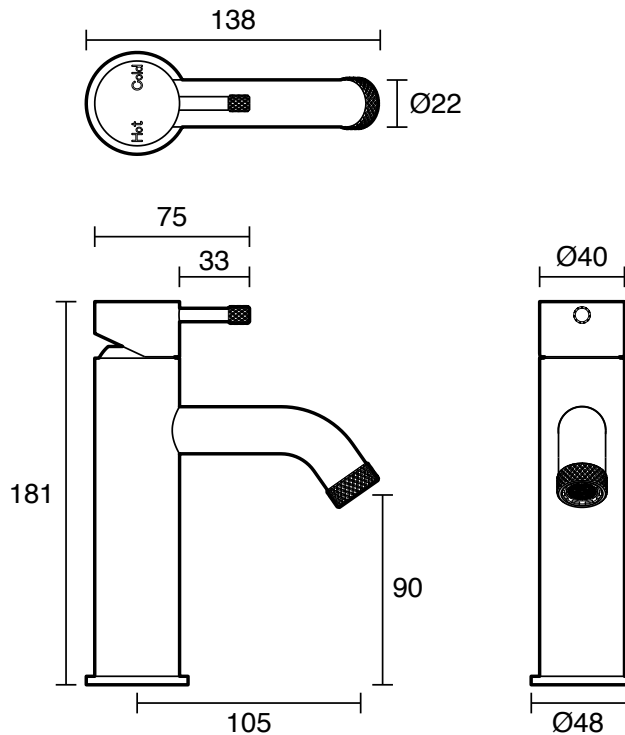

SUSSEX

Sussex Scala Nova Basin Mixer Curved PVD Brushed Bronze (5 Star) Lead Free

43169

SPECIFICATIONS	
Recommended Use	Residential;Commercial
Colour Finish	Brushed Bronze
Primary Material	Lead Free Brass
Recommended Pressure Range	150 - 500 kPa as per AS3500
Max Continuous Working Temperature (deg C)	65
Min Continuous Working Temperature (deg C)	1
WARRANTY	
Residential Use (Years)	40
Commercial Use (Years)	10
<i>Please refer to Sussex Warranty page for full Terms and Conditions</i>	

Disclaimer: Products in this specification manual must by regulation be installed by licensed and registered trade people. The manufacturer/distributor reserves the right to vary specifications or delete models from their range without prior notification. Dimensions are nominal measurements only. Dimensions and set-outs listed are correct at time of publication however the manufacturer/distributor takes no responsibility for printing errors.