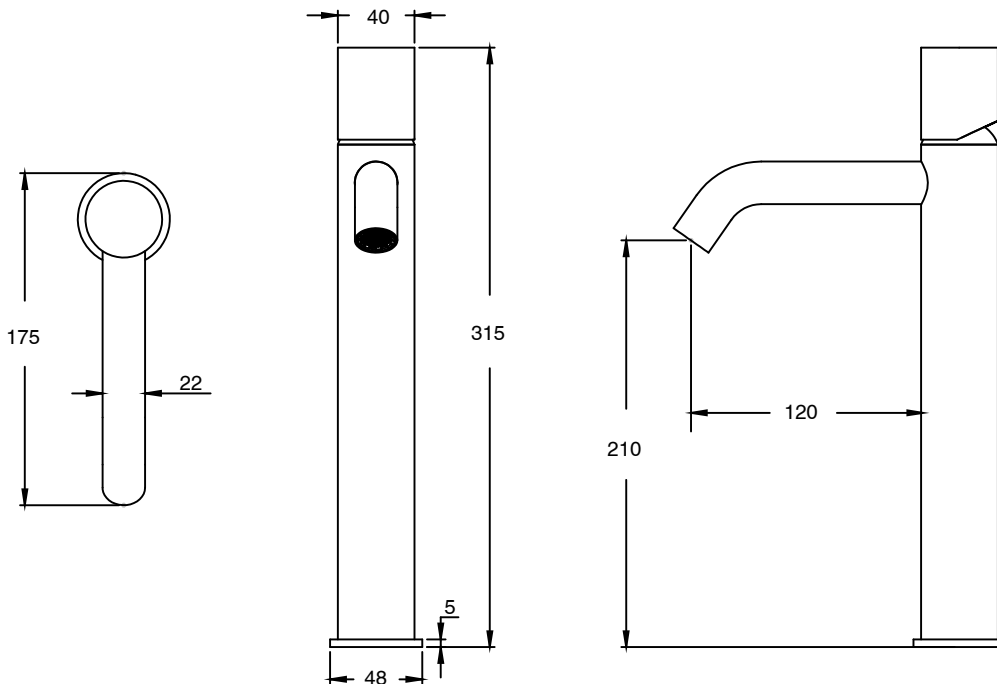

SUSSEX

Sussex Pure Extended Basin Mixer Tap Curved Spout PVD Brushed Bronze (5 Star)

9511069

SPECIFICATIONS	
Recommended Use	Residential;Commercial
Colour Finish	Brushed Bronze
Primary Material	DR Brass
Recommended Pressure Range	150 - 500 kPa as per AS3500
Max Continuous Working Temperature (deg C)	65
Min Continuous Working Temperature (deg C)	1
WARRANTY	
Residential Use (Years)	40
Commercial Use (Years)	10
<i>Please refer to Sussex Warranty page for full Terms and Conditions</i>	

Disclaimer: Products in this specification manual must by regulation be installed by licensed and registered trade people. The manufacturer/distributor reserves the right to vary specifications or delete models from their range without prior notification. Dimensions are nominal measurements only. Dimensions and set-outs listed are correct at time of publication however the manufacturer/distributor takes no responsibility for printing errors.