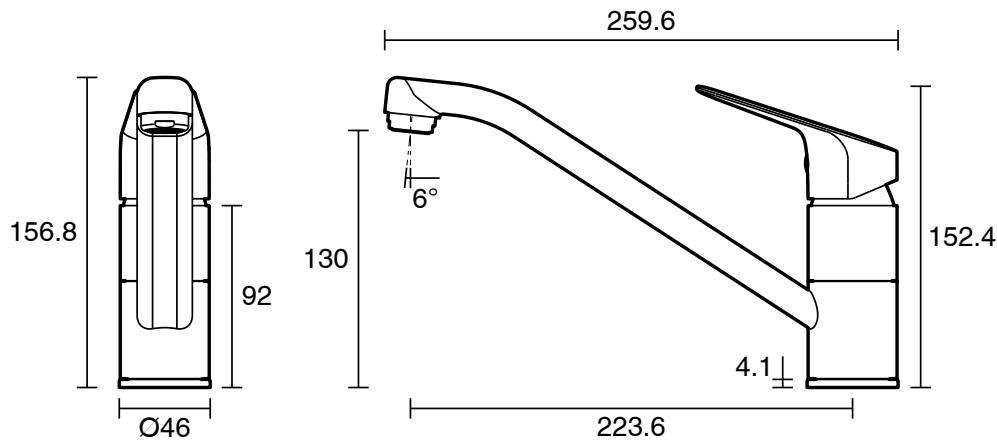

Posh Solus Standard Sink Mixer Tap Matte Black (4 Star) Lead Free

36210

SPECIFICATIONS

Recommended Use	Residential;Commercial
Colour Finish	Matte Black
Primary Material	Lead Free Brass
Recommended Pressure Range	150 - 500 kPa as per AS3500
Max Continuous Working Temperature (deg C)	65
Min Continuous Working Temperature (deg C)	5
Hot Water Unit Suitability	Continuous Flow;Storage Tank

WARRANTY

Residential & Commercial Use (Years)	25
Spare Parts & Labour (Years)	1

Please refer to Posh Warranty Page for full Terms and Conditions