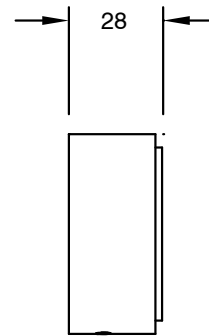

SUSSEX

Sussex Pure Wall Top Assembly with Diamond Textured Handles PVD Brushed Gold Lead Free

50918

SPECIFICATIONS

Recommended Use	Residential;Commercial
Colour Finish	Brushed Gold
Primary Material	Lead Free Brass
Recommended Pressure Range	150 - 500 kPa as per AS3500
Max Continuous Working Temperature (deg C)	65
Min Continuous Working Temperature (deg C)	1

WARRANTY

Residential Use (Years)	40
Commercial Use (Years)	10

Please refer to Sussex Warranty page for full Terms and Conditions

Dimensions are nominal measurements only.

CLEANING RECOMMENDATIONS:

We recommend the use of soapy water or approved cleaners. This product should not be cleaned with abrasive materials. Damage caused by any improper treatment is not covered by the product warranty. Refer to Warranty Conditions

Disclaimer: Products in this specification manual must by regulation be installed by licensed and registered trade people. The manufacturer/distributor reserves the right to vary specifications or delete models from their range without prior notification. Dimensions are nominal measurements only. Dimensions and set-outs listed are correct at time of publication however the manufacturer/distributor takes no responsibility for printing errors.

Published 07/05/2026

To see the complete Sussex range go to www.reece.com.au