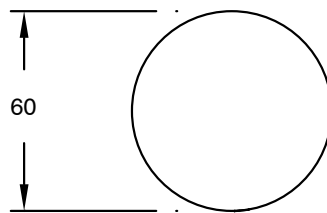

SUSSEX

Sussex Pure Wall Top Assembly with Diamond Textured Handles PVD Brushed Gold Lead Free

50918

SPECIFICATIONS

Recommended Use	Residential;Commercial
Colour Finish	Brushed Gold
Primary Material	Lead Free Brass
Recommended Pressure Range	150 - 500 kPa as per AS3500
Max Continuous Working Temperature (deg C)	65
Min Continuous Working Temperature (deg C)	1

WARRANTY

Residential Use (Years)	40
Commercial Use (Years)	10

Please refer to Sussex Warranty page for full Terms and Conditions

Dimensions are nominal measurements only.

CLEANING RECOMMENDATIONS:

We recommend the use of soapy water or approved cleaners. This product should not be cleaned with abrasive materials. Damage caused by any improper treatment is not covered by the product warranty. Refer to Warranty Conditions

Disclaimer: Products in this specification manual must by regulation be installed by licensed and registered trade people. The manufacturer/distributor reserves the right to vary specifications or delete models from their range without prior notification. Dimensions are nominal measurements only. Dimensions and set-outs listed are correct at time of publication however the manufacturer/distributor takes no responsibility for printing errors.

Published 07/05/2026

To see the complete Sussex range go to www.reece.com.au