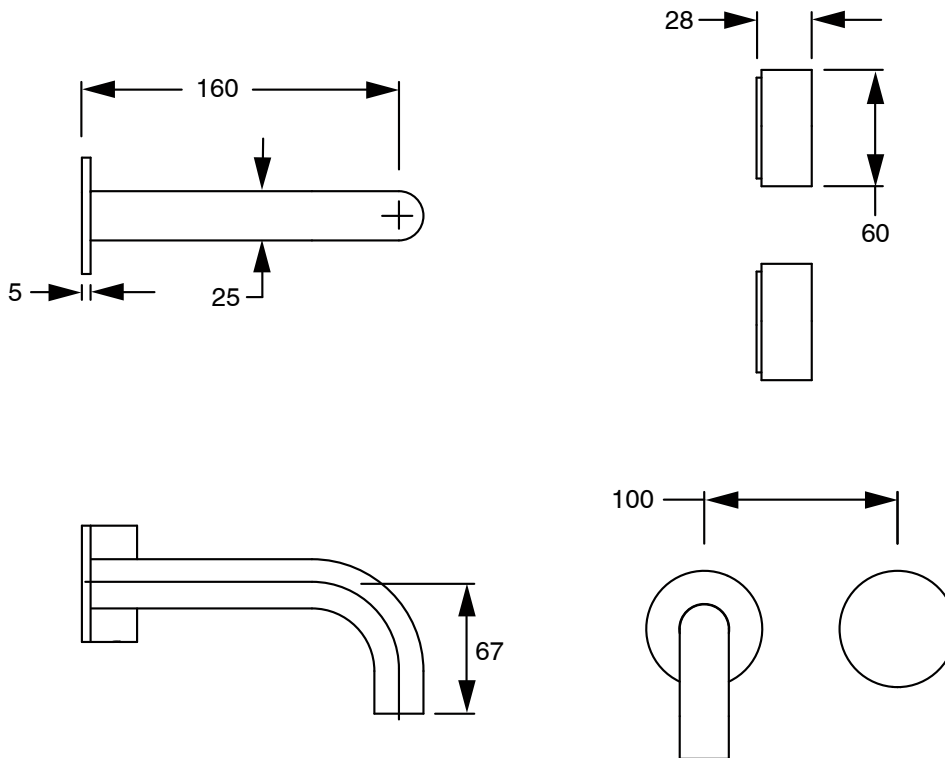

SUSSEX

Sussex Pure Progressive Wall Bath Mixer System 160mm PVD Matte Black Lead Free

49979

SPECIFICATIONS

Recommended Use	Residential;Commercial
Colour Finish	Matte Black
Primary Material	Lead Free Brass
Recommended Pressure Range	150 - 500 kPa as per AS3500
Max Continuous Working Temperature (deg C)	65
Min Continuous Working Temperature (deg C)	1

WARRANTY

Residential Use (Years)	40
Commercial Use (Years)	10

Please refer to Sussex Warranty page for full Terms and Conditions

Dimensions are nominal measurements only.

CLEANING RECOMMENDATIONS:

We recommend the use of soapy water or approved cleaners. This product should not be cleaned with abrasive materials. Damage caused by any improper treatment is not covered by the product warranty. Refer to Warranty Conditions

Disclaimer: Products in this specification manual must by regulation be installed by licensed and registered trade people. The manufacturer/distributor reserves the right to vary specifications or delete models from their range without prior notification. Dimensions are nominal measurements only. Dimensions and set-outs listed are correct at time of publication however the manufacturer/distributor takes no responsibility for printing errors.

Published 14/05/2026

To see the complete Sussex range go to www.reece.com.au