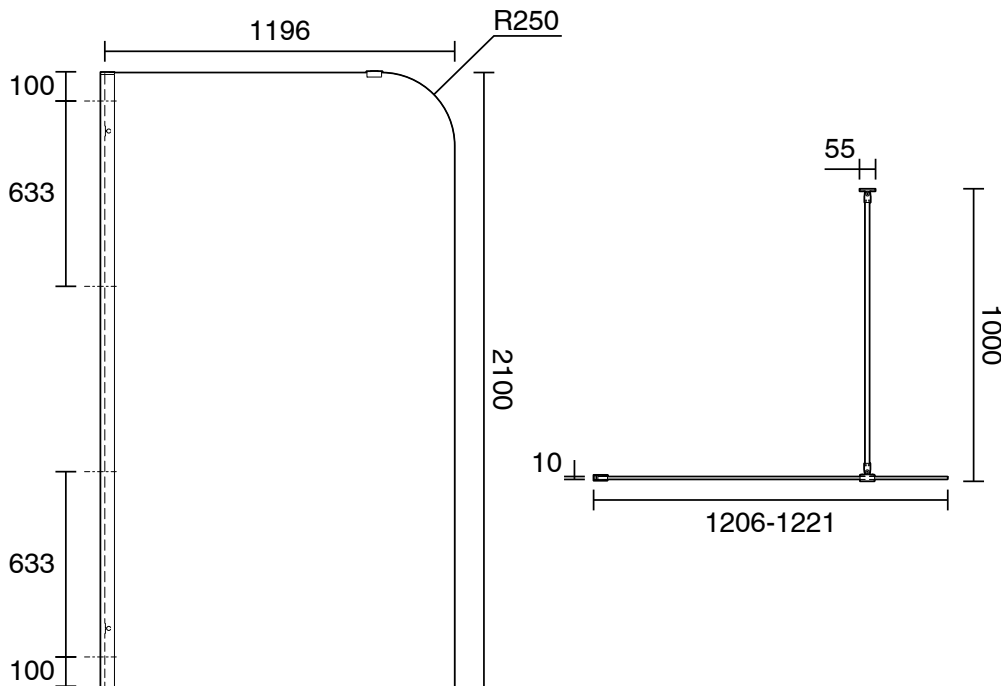

KADO

Kado Lux Frameless Curved Panel with Wall Channel Clear Glass 1200mm Matte Black

1710086

SPECIFICATIONS

Recommended Use	Residential;Commercial
Colour Finish	Matte Black;Clear
Primary Material	Glass
Frame Configuration	Frameless
Screen Shape	Curved
Screen Appearance	Clear
Screen Fixing	Channel
Mounting	Wall

WARRANTY

Residential & Commercial Use (Years)	7
Spare Parts & Labour (Years)	1

Please refer to Kado Warranty Page for full Terms and Conditions

Dimensions are nominal measurements only.

CLEANING RECOMMENDATIONS:

We recommend the use of soapy water or approved cleaners. This product should not be cleaned with abrasive materials. Damage caused by any improper treatment is not covered by the product warranty. Refer to Warranty Conditions

Disclaimer: Products in this specification manual must by regulation be installed by licensed and registered trade people. The manufacturer/distributor reserves the right to vary specifications or delete models from their range without prior notification. Dimensions are nominal measurements only. Dimensions and set-outs listed are correct at time of publication however the manufacturer/distributor takes no responsibility for printing errors.

Published 01/04/2026

To see the complete Kado range go to www.reece.com.au