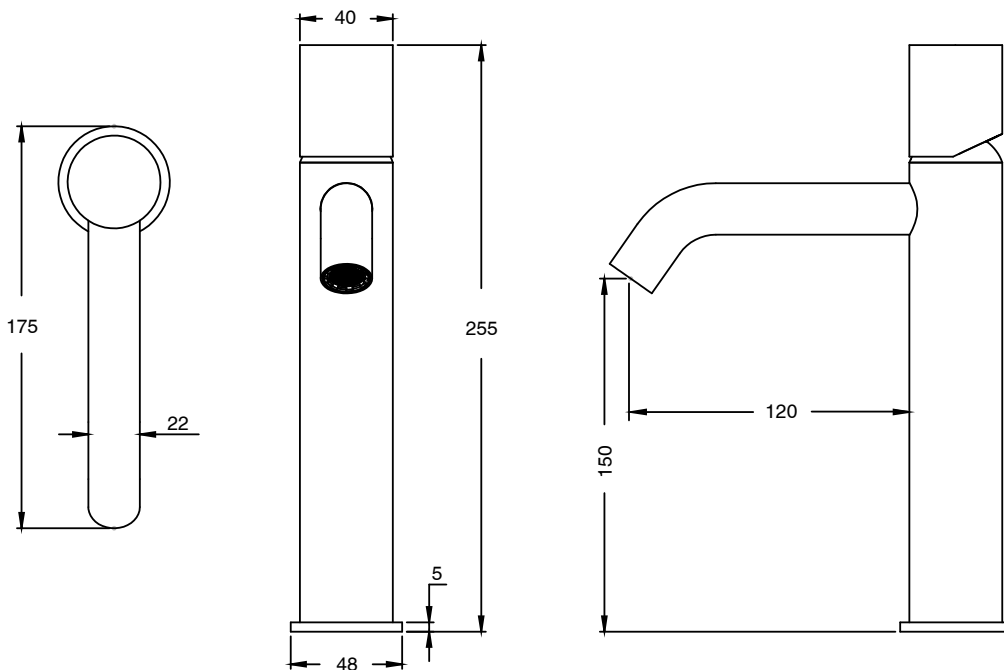

SUSSEX

Sussex Pure Medium Height Basin Mixer Curved with Cirque Textured Handles
PVD Brushed Gold (5 Star) Lead Free
49943

SPECIFICATIONS	
Recommended Use	Residential;Commercial
Colour Finish	Brushed Gold
Primary Material	Lead Free Brass
Recommended Pressure Range	150 - 500 kPa as per AS3500
Max Continuous Working Temperature (deg C)	65
Min Continuous Working Temperature (deg C)	1
WARRANTY	
Residential Use (Years)	40
Commercial Use (Years)	10
<i>Please refer to Sussex Warranty page for full Terms and Conditions</i>	

Disclaimer: Products in this specification manual must by regulation be installed by licensed and registered trade people. The manufacturer/distributor reserves the right to vary specifications or delete models from their range without prior notification. Dimensions are nominal measurements only. Dimensions and set-outs listed are correct at time of publication however the manufacturer/distributor takes no responsibility for printing errors.