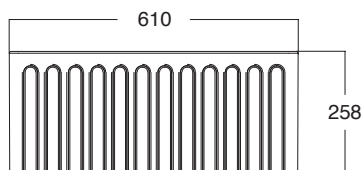

### SPECIFICATIONS

Recommended Use	Residential;Commercial
Sink Colour	White
Finish	Gloss
Material	Fine Fireclay Ceramic
Gauge	20 mm
Bowl Type	Single Bowl
Bowl Configuration	No Drainer
Bowl Capacity	52 ltr
Mounting	Butler Style
Overflow Configuration	No Overflow
Taphole Configuration	No Taphole
Plug & Waste Size	95mm Basket Waste
Plug & Waste	Sold Separately

Dimensions are nominal measurements only.