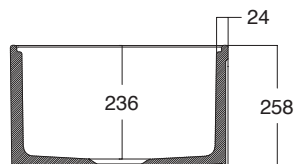

### SPECIFICATIONS

Recommended Use	Residential;Commercial
Sink Colour	White
Finish	Gloss
Material	Fine Fireclay Ceramic
Gauge	20 mm
Bowl Type	Single Bowl
Bowl Configuration	No Drainer
Bowl Capacity	52 ltr
Mounting	Butler Style
Overflow Configuration	No Overflow
Taphole Configuration	No Taphole
Plug & Waste Size	95mm Basket Waste
Plug & Waste	Sold Separately

Dimensions are nominal measurements only.