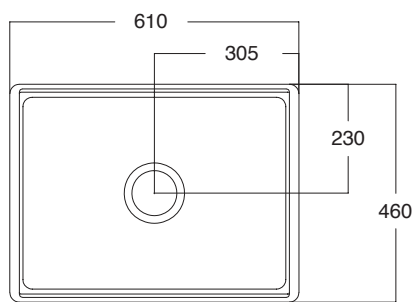

### SPECIFICATIONS

Recommended Use	Residential;Commercial
Sink Colour	White
Finish	Gloss
Material	Fine Fireclay Ceramic
Gauge	20 mm
Bowl Type	Single Bowl
Bowl Configuration	No Drainer
Bowl Capacity	52 ltr
Mounting	Butler Style
Overflow Configuration	No Overflow
Taphole Configuration	No Taphole
Plug & Waste Size	95mm Basket Waste
Plug & Waste	Sold Separately

Dimensions are nominal measurements only.