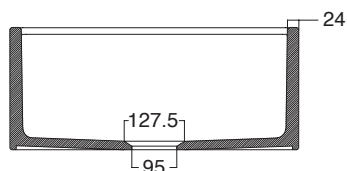

### SPECIFICATIONS

Recommended Use	Residential;Commercial
Sink Colour	White
Finish	Gloss
Material	Fine Fireclay Ceramic
Gauge	20 mm
Bowl Type	Single Bowl
Bowl Configuration	No Drainer
Bowl Capacity	52 ltr
Mounting	Butler Style
Overflow Configuration	No Overflow
Taphole Configuration	No Taphole
Plug & Waste Size	95mm Basket Waste
Plug & Waste	Sold Separately

Dimensions are nominal measurements only.