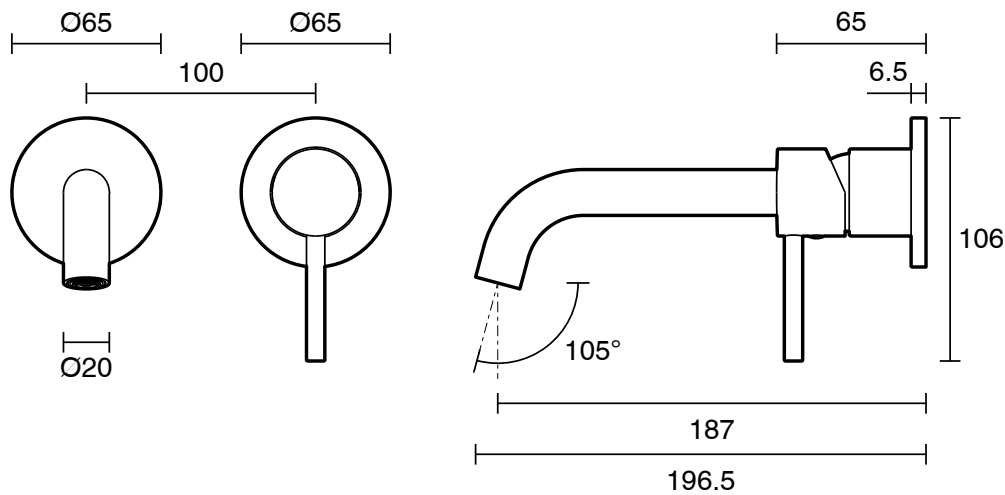

# mizu

**Mizu Drift Wall Basin / Bath Mixer Set with Curved Spout 2 Piece Kit Brushed Gunmetal (6 Star)  
Lead Free  
2267387**

SPECIFICATIONS	
Recommended Use	Residential;Commercial
Colour Finish	Brushed Gunmetal
Primary Material	Lead Free Brass
Recommended Pressure Range	150 - 500 kPa as per AS3500
Max Continuous Working Temperature (deg C)	70
Min Continuous Working Temperature (deg C)	5
WARRANTY	
Residential & Commercial Use (Years)	25
Spare Parts & Labour (Years)	1
<i>Please refer to Mizu Warranty page for full Terms and Conditions</i>	

**Disclaimer:** Products in this specification manual must by regulation be installed by licensed and registered trade people. The manufacturer/distributor reserves the right to vary specifications or delete models from their range without prior notification. Dimensions are nominal measurements only. Dimensions and set-outs listed are correct at time of publication however the manufacturer/distributor takes no responsibility for printing errors.