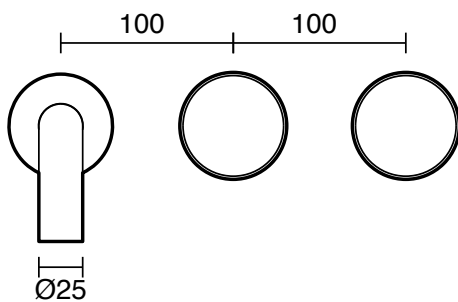

SUSSEX

Sussex Pure Elemental Wall Bath Hostess System 160mm PVD Brushed Bronze

43850

SPECIFICATIONS	
Recommended Use	Residential;Commercial
Colour Finish	Brushed Bronze
Primary Material	Brass
Recommended Pressure Range	150 - 500 kPa as per AS3500
Max Continuous Working Temperature (deg C)	65
Min Continuous Working Temperature (deg C)	1
WARRANTY	
Residential Use (Years)	40
Commercial Use (Years)	10
<i>Please refer to Sussex Warranty page for full Terms and Conditions</i>	