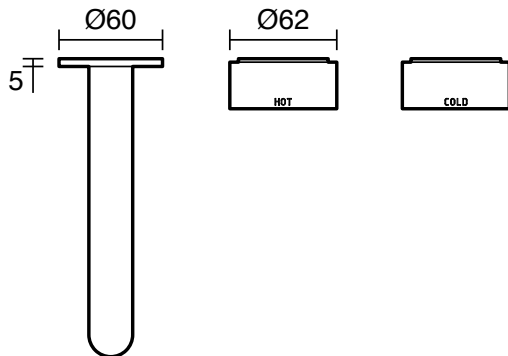

SUSSEX

Sussex Pure Elemental Wall Bath Hostess System 160mm PVD Brushed Bronze

43850

SPECIFICATIONS	
Recommended Use	Residential;Commercial
Colour Finish	Brushed Bronze
Primary Material	Brass
Recommended Pressure Range	150 - 500 kPa as per AS3500
Max Continuous Working Temperature (deg C)	65
Min Continuous Working Temperature (deg C)	1
WARRANTY	
Residential Use (Years)	40
Commercial Use (Years)	10
<i>Please refer to Sussex Warranty page for full Terms and Conditions</i>	