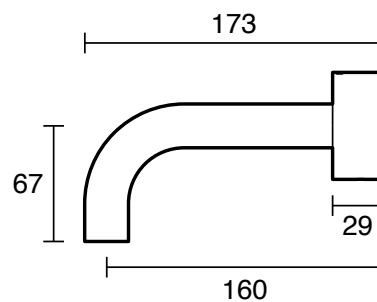

SUSSEX

Sussex Pure Elemental Wall Bath Hostess System 160mm PVD Brushed Bronze

43850

SPECIFICATIONS	
Recommended Use	Residential;Commercial
Colour Finish	Brushed Bronze
Primary Material	Brass
Recommended Pressure Range	150 - 500 kPa as per AS3500
Max Continuous Working Temperature (deg C)	65
Min Continuous Working Temperature (deg C)	1
WARRANTY	
Residential Use (Years)	40
Commercial Use (Years)	10
<i>Please refer to Sussex Warranty page for full Terms and Conditions</i>	