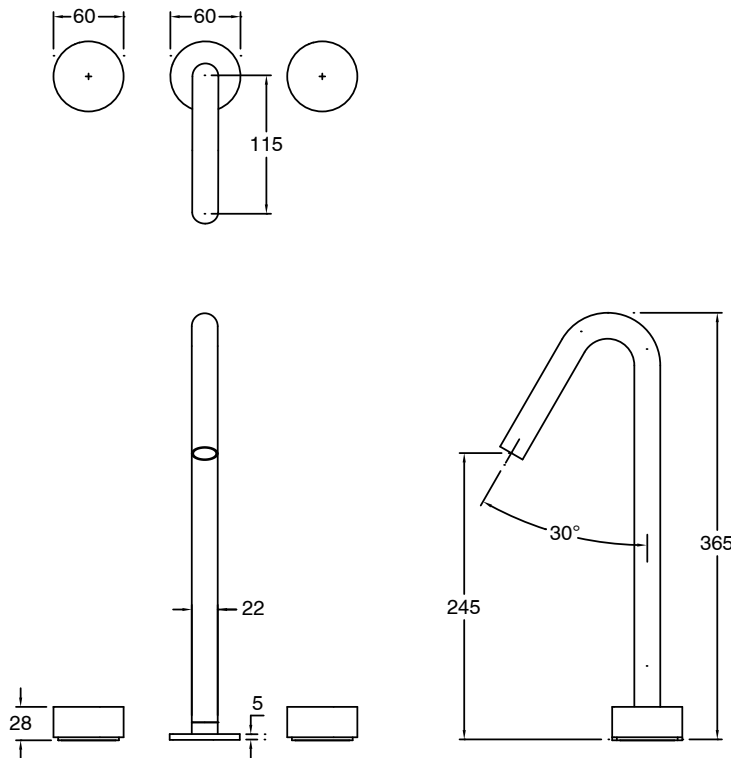

SUSSEX

Sussex Pure Vessel Basin Set with Linear Textured Handles PVD Brushed Gold (5 Star) Lead Free

50734

SPECIFICATIONS	
Recommended Use	Residential;Commercial
Colour Finish	Brushed Gold
Primary Material	Lead Free Brass
Recommended Pressure Range	150 - 500 kPa as per AS3500
Max Continuous Working Temperature (deg C)	65
Min Continuous Working Temperature (deg C)	1
WARRANTY	
Residential Use (Years)	40
Commercial Use (Years)	10
<i>Please refer to Sussex Warranty page for full Terms and Conditions</i>	

Disclaimer: Products in this specification manual must by regulation be installed by licensed and registered trade people. The manufacturer/distributor reserves the right to vary specifications or delete models from their range without prior notification. Dimensions are nominal measurements only. Dimensions and set-outs listed are correct at time of publication however the manufacturer/distributor takes no responsibility for printing errors.