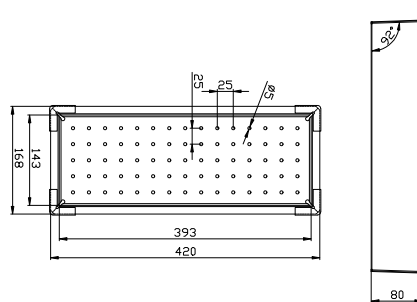

CLEANING RECOMMENDATIONS:

We recommend the use of soapy water or approved cleaners. This product should not be cleaned with abrasive materials. Damage caused by any improper treatment is not covered by the product warranty. Refer to Warranty Conditions.

Dimensions are nominal measurements only.

Disclaimer: Products in this specification manual must by regulation be installed by licensed and registered trade people. The manufacturer/distributor reserves the right to vary specifications or delete models from their range without prior notification. Dimensions are nominal measurements only. Dimensions and set-outs listed are correct at time of publication however the manufacturer/distributor takes no responsibility for printing errors.

Published 01/04/2026