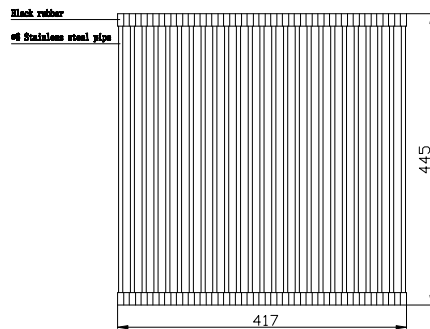

Memo Universal Sink Accessories

Roller Mat