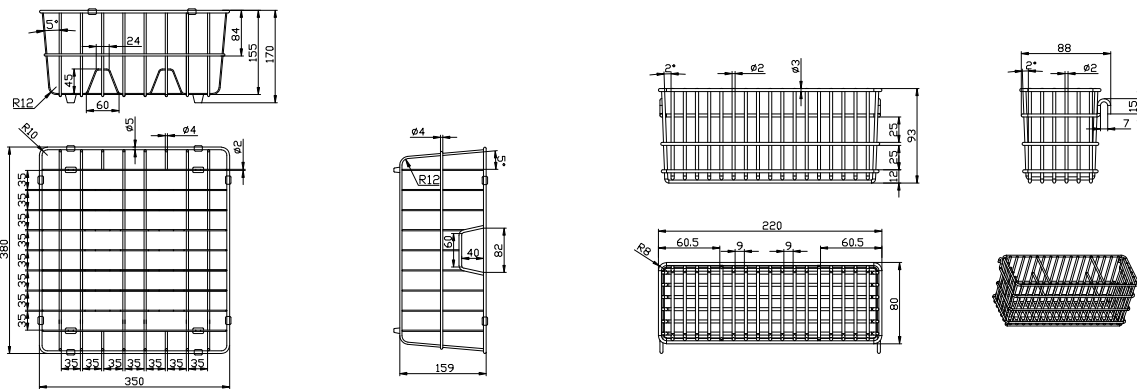

Wire Basket

Mini Colander