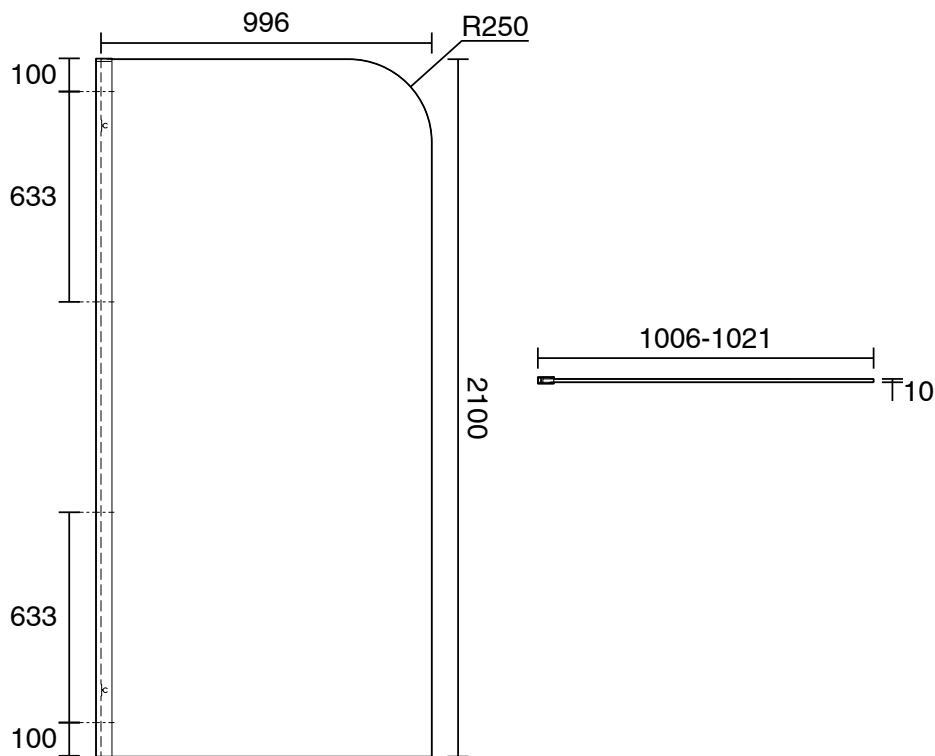

KADO

Kado Lux Frameless Curved Panel with Wall Channel Clear Glass 1000mm Brushed Gunmetal

1710156

SPECIFICATIONS

Recommended Use	Residential;Commercial
Colour Finish	Clear;Brushed Gunmetal
Primary Material	Glass
Frame Configuration	Frameless
Screen Shape	Curved
Screen Appearance	Clear
Screen Fixing	Channel
Mounting	Wall

WARRANTY

Residential & Commercial Use (Years)	7
Spare Parts & Labour (Years)	1

Please refer to Kado Warranty Page for full Terms and Conditions

Dimensions are nominal measurements only.

CLEANING RECOMMENDATIONS:

We recommend the use of soapy water or approved cleaners. This product should not be cleaned with abrasive materials. Damage caused by any improper treatment is not covered by the product warranty. Refer to Warranty Conditions

Disclaimer: Products in this specification manual must by regulation be installed by licensed and registered trade people. The manufacturer/distributor reserves the right to vary specifications or delete models from their range without prior notification. Dimensions are nominal measurements only. Dimensions and set-outs listed are correct at time of publication however the manufacturer/distributor takes no responsibility for printing errors.

Published 01/04/2026

To see the complete Kado range go to www.reece.com.au