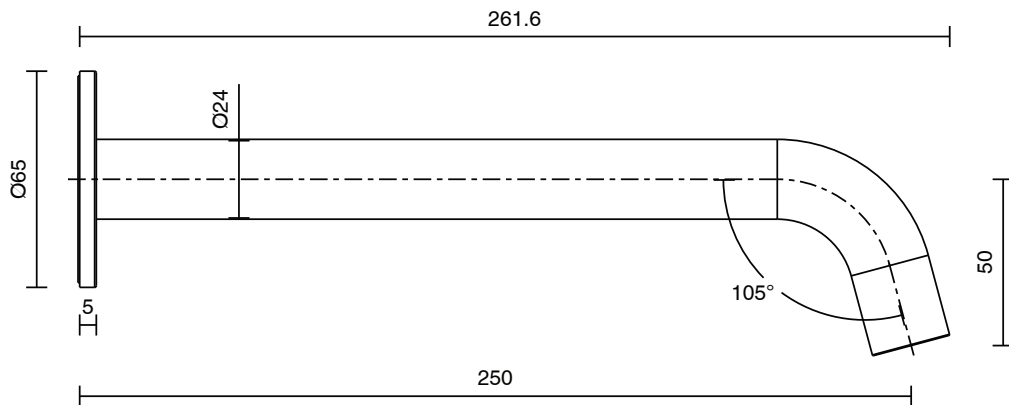

mizu

Mizu Drift MK2 Basin / Bath Outlet 250mm Matte Black (5 Star)

2266135

SPECIFICATIONS

Recommended Use	Residential;Commercial
Colour Finish	Matte Black
Primary Material	Lead Free Brass
Recommended Pressure Range	150 - 500 kPa as per AS3500
Max Continuous Working Temperature (deg C)	65
Min Continuous Working Temperature (deg C)	5

WARRANTY

Residential & Commercial Use (Years)	25
Spare Parts & Labour (Years)	1

Please refer to Mizu Warranty page for full Terms and Conditions