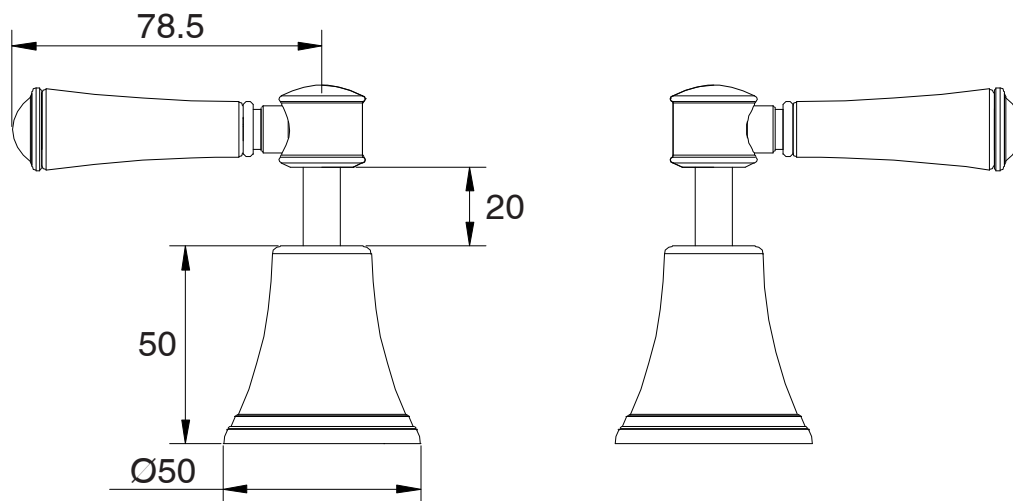

Posh Canterbury Wall Top Assemblies Lever Porcelain Handles Chrome

9509407

SPECIFICATIONS	
Recommended Use	Residential;Commercial
Colour Finish	Chrome
Primary Material	DR Brass
Recommended Pressure Range	150 - 500 kPa as per AS3500
Max Continuous Working Temperature (deg C)	80
Min Continuous Working Temperature (deg C)	5
Hot Water Unit Suitability	Storage Tank;Continuous Flow
WARRANTY	
Residential & Commercial Use (Years)	25
Spare Parts & Labour (Years)	1
<i>Please refer to Posh Warranty Page for full Terms and Conditions</i>	