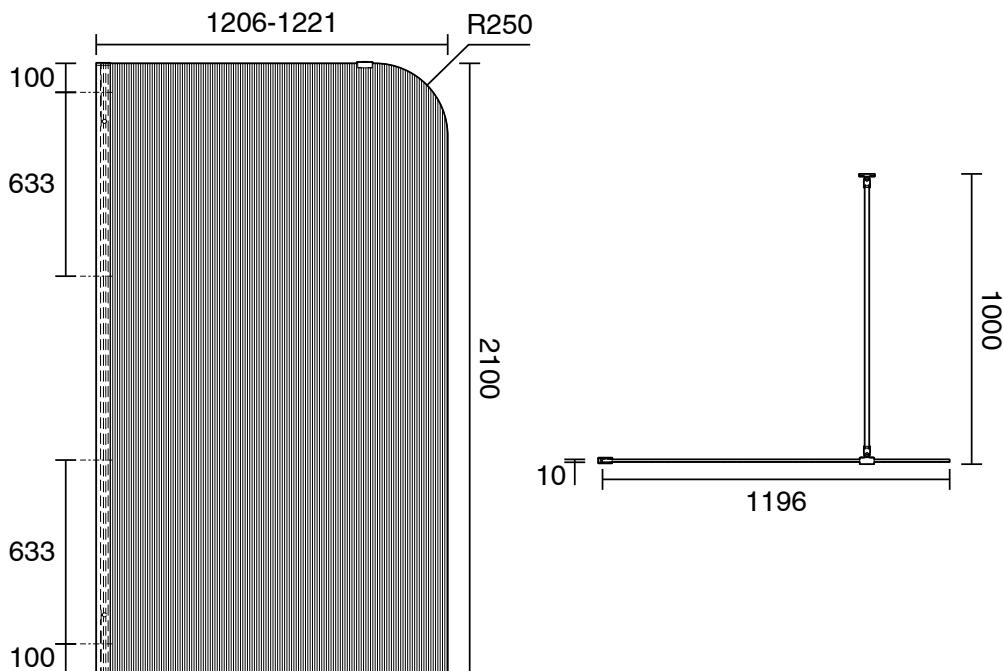

KADO

Kado Lux Frameless Curved Left Fluted Panel with Wall Channel 1200mm Brushed Brass

1710116

SPECIFICATIONS

Recommended Use	Residential;Commercial
Colour Finish	Brushed Brass;Clear
Primary Material	Glass
Frame Configuration	Frameless
Screen Shape	Curved
Screen Appearance	Fluted
Screen Fixing	Channel
Mounting	Wall

WARRANTY

Residential & Commercial Use (Years)	7
Spare Parts & Labour (Years)	1

Please refer to Kado Warranty Page for full Terms and Conditions

Dimensions are nominal measurements only.

CLEANING RECOMMENDATIONS:

We recommend the use of soapy water or approved cleaners. This product should not be cleaned with abrasive materials. Damage caused by any improper treatment is not covered by the product warranty. Refer to Warranty Conditions

Disclaimer: Products in this specification manual must by regulation be installed by licensed and registered trade people. The manufacturer/distributor reserves the right to vary specifications or delete models from their range without prior notification. Dimensions are nominal measurements only. Dimensions and set-outs listed are correct at time of publication however the manufacturer/distributor takes no responsibility for printing errors.

Published 01/04/2026

To see the complete Kado range go to www.reece.com.au