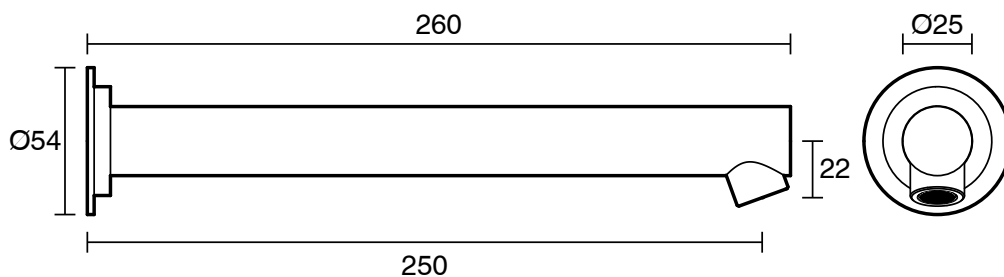

SUSSEX

Scala Wall Bath Outlet Straight 250mm PVD Brushed Gold Lead Free

51252

SPECIFICATIONS	
Recommended Use	Residential;Commercial
Colour Finish	Brushed Gold
Primary Material	Lead Free Brass
Recommended Pressure Range	150 - 500 kPa as per AS3500
Max Continuous Working Temperature (deg C)	65
Min Continuous Working Temperature (deg C)	1
WARRANTY	
Residential Use (Years)	40
Commercial Use (Years)	10
<i>Please refer to Sussex Warranty page for full Terms and Conditions</i>	