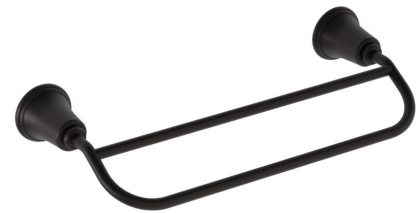

Posh Canterbury Double Towel Rail 300mm Matte Black

9509192

SPECIFICATIONS

Recommended Use	Residential;Commercial
Colour Finish	Matte Black
Primary Material	DR Brass

WARRANTY

Residential & Commercial Use (Years)	25
Spare Parts & Labour (Years)	1

Please refer to Posh Warranty Page for full Terms and Conditions

Dimensions are nominal measurements only.

CLEANING RECOMMENDATIONS:

We recommend the use of soapy water or approved cleaners. This product should not be cleaned with abrasive materials. Damage caused by any improper treatment is not covered by the product warranty. Refer to Warranty Conditions

Disclaimer: Products in this specification manual must by regulation be installed by licensed and registered trade people. The manufacturer/distributor reserves the right to vary specifications or delete models from their range without prior notification. Dimensions are nominal measurements only. Dimensions and set-outs listed are correct at time of publication however the manufacturer/distributor takes no responsibility for printing errors.

Published 01/04/2026

To see the complete Posh range go to www.reece.com.au