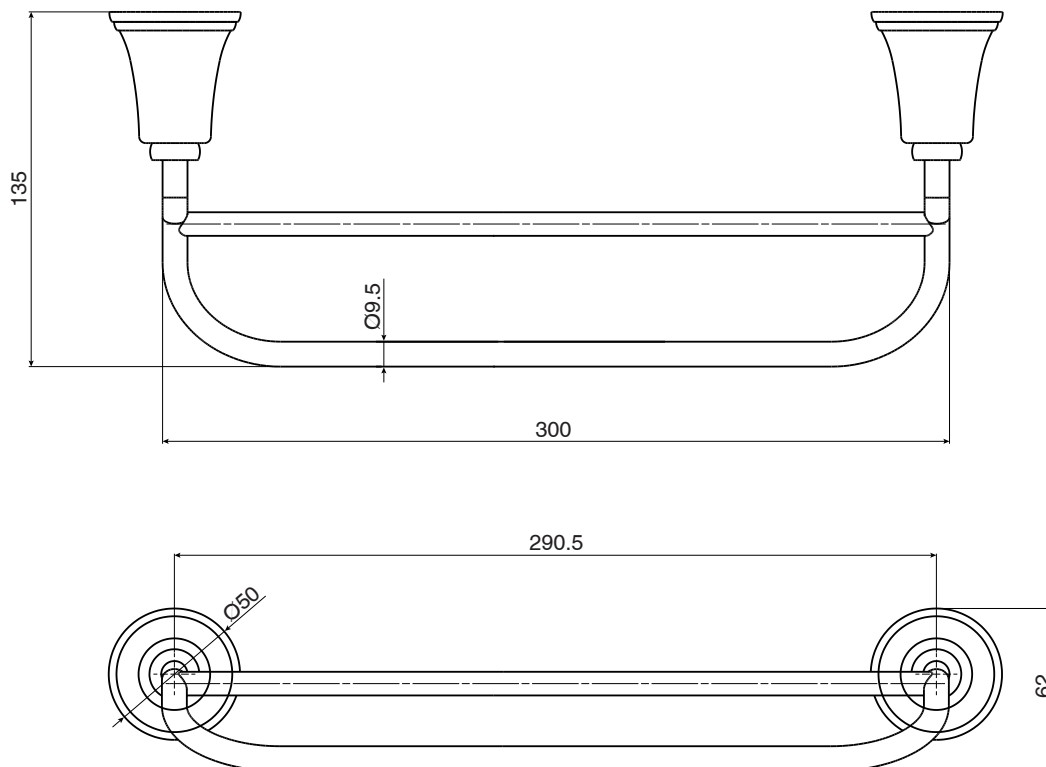

Posh Canterbury Double Towel Rail 300mm Matte Black

9509192

SPECIFICATIONS

Recommended Use	Residential;Commercial
Colour Finish	Matte Black
Primary Material	DR Brass

WARRANTY

Residential & Commercial Use (Years)	25
Spare Parts & Labour (Years)	1

Please refer to Posh Warranty Page for full Terms and Conditions

Dimensions are nominal measurements only.

CLEANING RECOMMENDATIONS:

We recommend the use of soapy water or approved cleaners. This product should not be cleaned with abrasive materials. Damage caused by any improper treatment is not covered by the product warranty. Refer to Warranty Conditions

Disclaimer: Products in this specification manual must by regulation be installed by licensed and registered trade people. The manufacturer/distributor reserves the right to vary specifications or delete models from their range without prior notification. Dimensions are nominal measurements only. Dimensions and set-outs listed are correct at time of publication however the manufacturer/distributor takes no responsibility for printing errors.

Published 01/04/2026

To see the complete Posh range go to www.reece.com.au