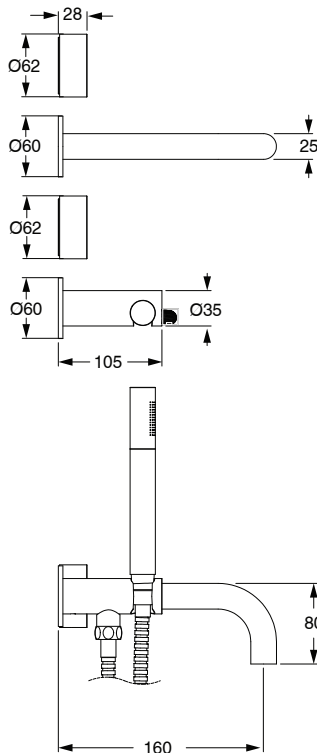

SUSSEX

Sussex Pure Progressive Bath Mixer Tap System 160mm with Handshower Right Hand and Linear Textured Handles PVD Matte Black (3 Star)
9511333

SPECIFICATIONS	
Recommended Use	Residential;Commercial
Colour Finish	Matte Black
Primary Material	DR Brass
Recommended Pressure Range	150 - 500 kPa as per AS3500
Max Continuous Working Temperature (deg C)	65
Min Continuous Working Temperature (deg C)	1
WARRANTY	
Residential Use (Years)	40
Commercial Use (Years)	10
<i>Please refer to Sussex Warranty page for full Terms and Conditions</i>	

Disclaimer: Products in this specification manual must by regulation be installed by licensed and registered trade people. The manufacturer/distributor reserves the right to vary specifications or delete models from their range without prior notification. Dimensions are nominal measurements only. Dimensions and set-outs listed are correct at time of publication however the manufacturer/distributor takes no responsibility for printing errors.