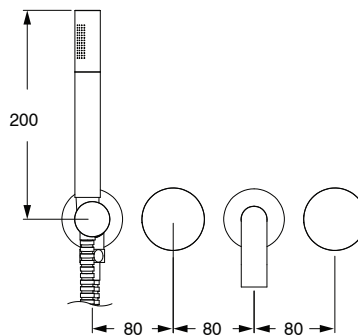

SUSSEX

Sussex Pure Progressive Bath Mixer Tap System 160mm with Handshower Right Hand and Linear Textured Handles PVD Matte Black (3 Star)
9511333

SPECIFICATIONS	
Recommended Use	Residential;Commercial
Colour Finish	Matte Black
Primary Material	DR Brass
Recommended Pressure Range	150 - 500 kPa as per AS3500
Max Continuous Working Temperature (deg C)	65
Min Continuous Working Temperature (deg C)	1
WARRANTY	
Residential Use (Years)	40
Commercial Use (Years)	10
<i>Please refer to Sussex Warranty page for full Terms and Conditions</i>	

Disclaimer: Products in this specification manual must by regulation be installed by licensed and registered trade people. The manufacturer/distributor reserves the right to vary specifications or delete models from their range without prior notification. Dimensions are nominal measurements only. Dimensions and set-outs listed are correct at time of publication however the manufacturer/distributor takes no responsibility for printing errors.