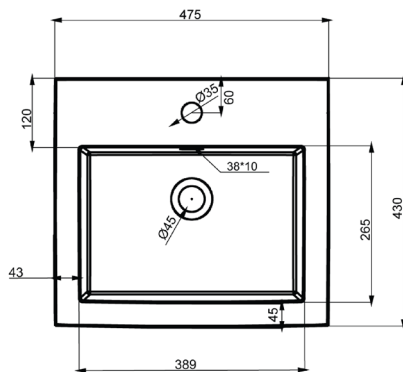

KADO

Kado Lux Semi Inset Basin 1 Taphole with Overflow White

9507797

SPECIFICATIONS

Recommended Use	Residential;Commercial
Material	Fine Fire Clay Ceramic
Basin Colour	White
Bowl Capacity	7 ltr
Weight	11 kg
Fixing	Sealed to countertop with sanitary grade silicone
Taphole Configuration	1 Taphole
Overflow Configuration	Integrated Overflow
Plug & Waste Size	32mm x 40mm
Plug & Waste	Sold Separately
Tapware	Sold Separately

WARRANTY

Residential & Commercial Use (Years)	25
Spare Parts & Labour (Years)	1
<i>Please refer to Kado Warranty Page for full Terms and Conditions</i>	

Dimensions are nominal measurements only.

CLEANING RECOMMENDATIONS:

We recommend the use of soapy water or approved cleaners. This product should not be cleaned with abrasive materials. Damage caused by any improper treatment is not covered by the product warranty. Refer to Warranty Conditions

Disclaimer: Products in this specification manual must by regulation be installed by licensed and registered trade people. The manufacturer/distributor reserves the right to vary specifications or delete models from their range without prior notification. Dimensions are nominal measurements only. Dimensions and set-outs listed are correct at time of publication however the manufacturer/distributor takes no responsibility for printing errors.

Published 01/04/2026

To see the complete Kado range go to www.reece.com.au