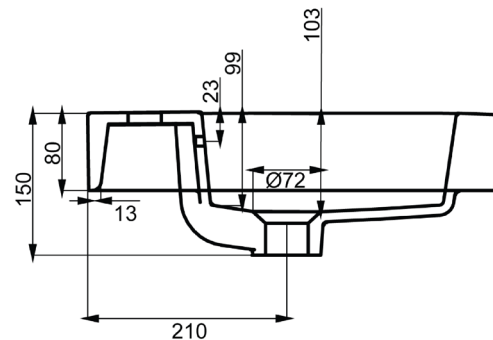

KADO

Kado Lux Semi Inset Basin 1 Taphole with Overflow White

9507797

SPECIFICATIONS

Recommended Use	Residential;Commercial
Material	Fine Fire Clay Ceramic
Basin Colour	White
Bowl Capacity	7 ltr
Weight	11 kg
Fixing	Sealed to countertop with sanitary grade silicone
Taphole Configuration	1 Taphole
Overflow Configuration	Integrated Overflow
Plug & Waste Size	32mm x 40mm
Plug & Waste	Sold Separately
Tapware	Sold Separately

WARRANTY

Residential & Commercial Use (Years)	25
Spare Parts & Labour (Years)	1
<i>Please refer to Kado Warranty Page for full Terms and Conditions</i>	

Dimensions are nominal measurements only.

CLEANING RECOMMENDATIONS:

We recommend the use of soapy water or approved cleaners. This product should not be cleaned with abrasive materials. Damage caused by any improper treatment is not covered by the product warranty. Refer to Warranty Conditions

Disclaimer: Products in this specification manual must by regulation be installed by licensed and registered trade people. The manufacturer/distributor reserves the right to vary specifications or delete models from their range without prior notification. Dimensions are nominal measurements only. Dimensions and set-outs listed are correct at time of publication however the manufacturer/distributor takes no responsibility for printing errors.

Published 01/04/2026

To see the complete Kado range go to www.reece.com.au