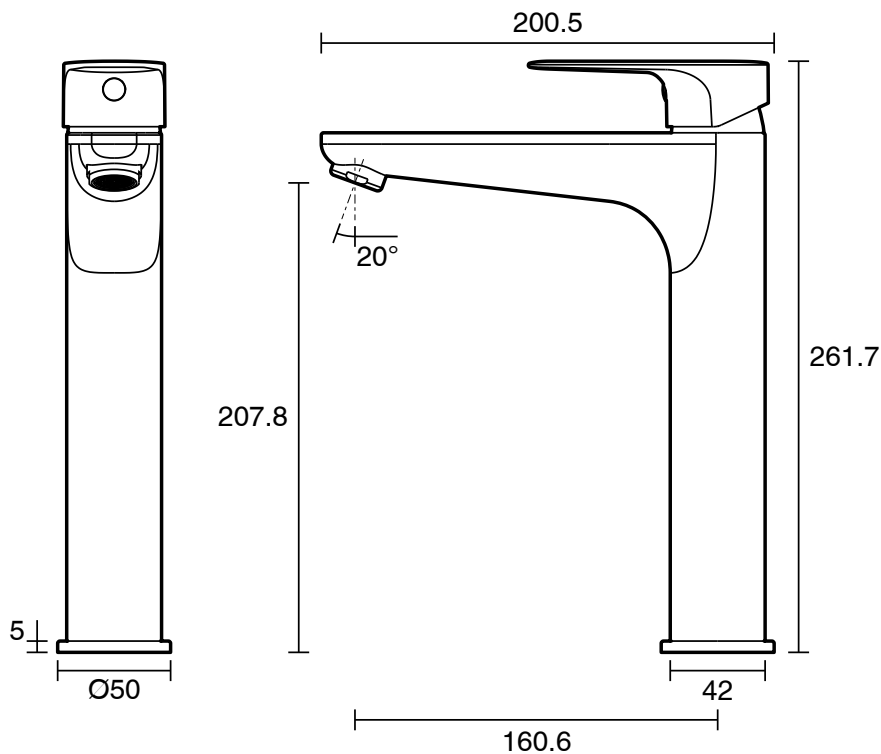

Posh Solus Extended Basin Mixer Tap Matte Black (5 Star) Lead Free

2267332

SPECIFICATIONS	
Recommended Use	Residential;Commercial
Colour Finish	Matte Black
Primary Material	Lead Free Brass
Recommended Pressure Range	150 - 500 kPa as per AS3500
Max Continuous Working Temperature (deg C)	70
Min Continuous Working Temperature (deg C)	5
Hot Water Unit Suitability	Continuous Flow;Storage Tank
WARRANTY	
Residential & Commercial Use (Years)	25
Spare Parts & Labour (Years)	1
<i>Please refer to Posh Warranty Page for full Terms and Conditions</i>	

Disclaimer: Products in this specification manual must by regulation be installed by licensed and registered trade people. The manufacturer/distributor reserves the right to vary specifications or delete models from their range without prior notification. Dimensions are nominal measurements only. Dimensions and set-outs listed are correct at time of publication however the manufacturer/distributor takes no responsibility for printing errors.