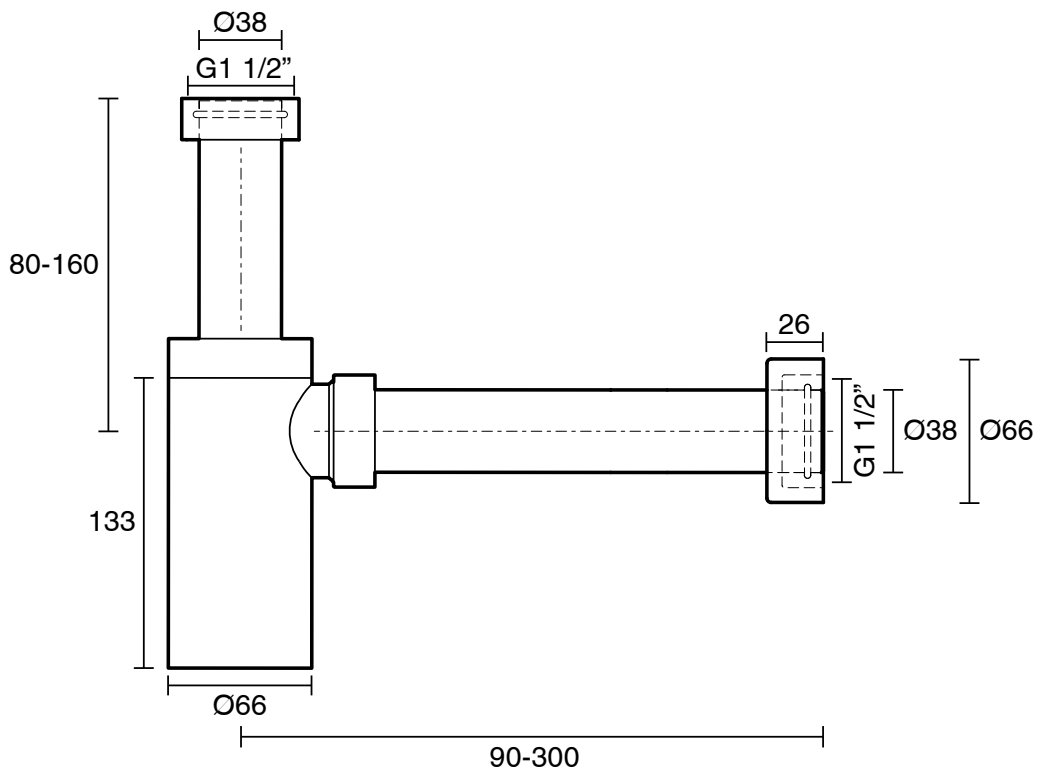

mizu

Mizu Drift Bottle Trap 40mm Matte Black

2280015

SPECIFICATIONS	
Recommended Use	Residential;Commercial
Colour Finish	Matte Black
Primary Material	DR Brass
WARRANTY	
Parts Replacement Only - excludes labour costs (Years)	1
<i>Please refer to Mizu Warranty page for full Terms and Conditions</i>	