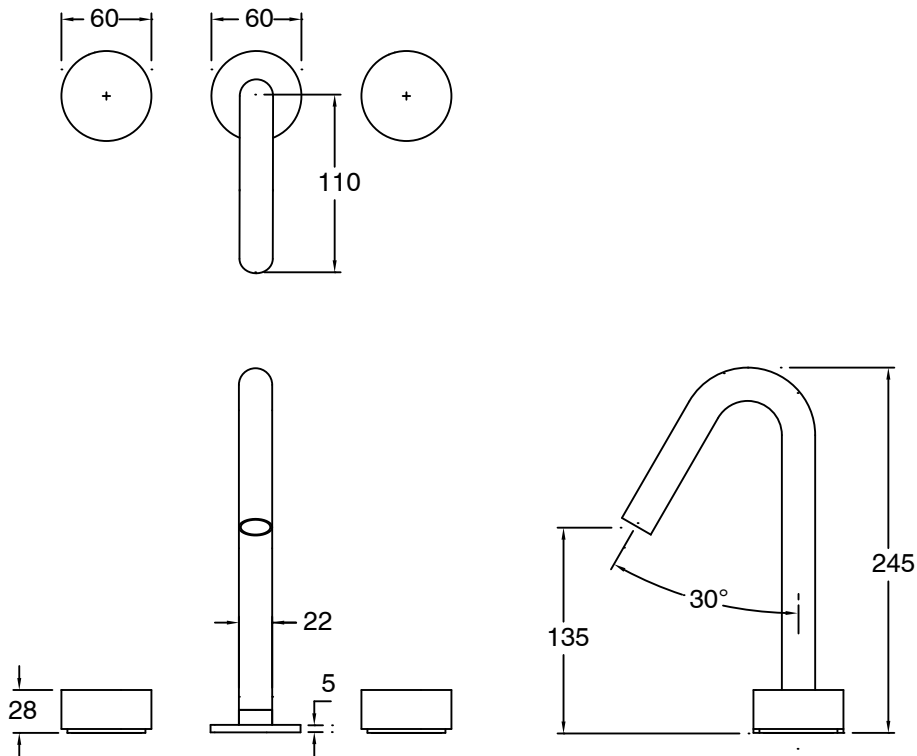

SUSSEX

Sussex Pure Basin Set with Diamond Textured Handles PVD Brushed Bronze (5 Star)

9511001

SPECIFICATIONS

Recommended Use	Residential;Commercial
Colour Finish	Brushed Bronze
Primary Material	DR Brass
Recommended Pressure Range	150 - 500 kPa as per AS3500
Max Continuous Working Temperature (deg C)	65
Min Continuous Working Temperature (deg C)	1

WARRANTY

Residential Use (Years)	40
Commercial Use (Years)	10

Please refer to Sussex Warranty page for full Terms and Conditions

Dimensions are nominal measurements only.

CLEANING RECOMMENDATIONS:

We recommend the use of soapy water or approved cleaners. This product should not be cleaned with abrasive materials. Damage caused by any improper treatment is not covered by the product warranty. Refer to Warranty Conditions

Disclaimer: Products in this specification manual must by regulation be installed by licensed and registered trade people. The manufacturer/distributor reserves the right to vary specifications or delete models from their range without prior notification. Dimensions are nominal measurements only. Dimensions and set-outs listed are correct at time of publication however the manufacturer/distributor takes no responsibility for printing errors.

Published 01/04/2026

To see the complete Sussex range go to www.reece.com.au